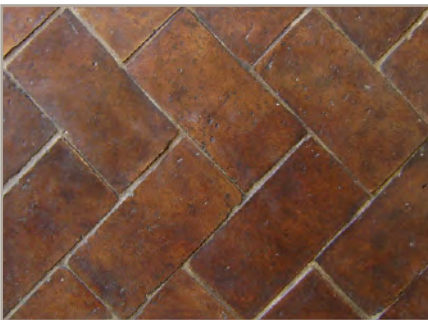

Old Castillo Terracotta

Old Castillo Terracotta pavers are reproductions of centuries old European terracotta. The terracotta has the same handmade texture and variation of warm color yet it is more consistent in size, thickness and strength. Created from two different clay colors, the color can be enhanced with 10 stain color options, as well as wax (wax can only be used in interior applications), matte sealer or gloss sealer. FOB Los Angeles warehouse. **Sizes are approximate. Terracotta is natural clay, so please expect beautiful color variation.**

ASK ABOUT OUR COORDINATING **BESPOKE FLOORING PROGRAM!**

Squares (Dark Red stain & clear sealer) Smooth

Squares (Dark Brown -Wax) Smooth

Bespoke-Pattern D (White & Black -Smooth)

Herringbone (Dark Brown -Wax) Smooth

Valencia (Rojo & Claro -Natural) Smooth

**STOCKED SIZES & SHAPES**

"All sizes stocked in Rojo & Claro unless otherwise indicated.

**Square :** 4 x 4 x 3/4, 6-1/2 x 6-1/2 x 7/8, 8 x 8 x 7/8  
11-1/2 x 11-1/2 x 7/8 & 15-3/4 x 15-3/4 x 1-1/8

**Rectangle:**  
4 x 8 x 7/8, 6-1/2 x 11-1/2 x 7/8, 7 x 14 x 1-1/8,  
8 x 16 x 1-1/8, & 1 x 7-7/8 x 7/8 (Claro only)

**Hexagon:** 6-1/2 x 6-1/2 x 7/8 & 10 x 10 x 7/8

**Rhomboid / Harlequin:** 6-1/3 x 9-5/8 x 7/8 (Claro only)