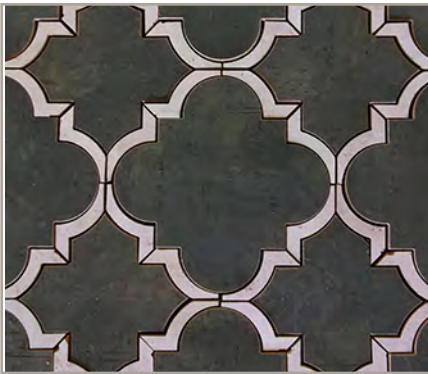

Old Castillo Terracotta

Old Castillo Terracotta pavers are reproductions of centuries old European terracotta. The terracotta has the same handmade texture and variation of warm color yet it is more consistent in size, thickness and strength. Created from two different clay colors, the color can be enhanced with 10 stain color options, as well as wax (wax can only be used in interior applications), matte sealer or gloss sealer. FOB Los Angeles warehouse. **Sizes are approximate. Terracotta is natural clay, so please expect beautiful color variation.**

ASK ABOUT OUR COORDINATING **BESPOKE FLOORING PROGRAM!**

Squares (Dark Red stain & clear sealer) Smooth

Squares (Dark Brown -Wax) Smooth

Bespoke-Pattern D (White & Black -Smooth)

Herringbone (Dark Brown -Wax) Smooth

Valencia (Rojo & Claro -Natural) Smooth

**STOCKED SIZES & SHAPES**

"All sizes stocked in Rojo & Claro unless otherwise indicated.

**Square :** 4 x 4 x 3/4, 6-1/2 x 6-1/2 x 7/8, 8 x 8 x 7/8  
11-1/2 x 11-1/2 x 7/8 & 15-3/4 x 15-3/4 x 1-1/8

**Surface Bullnose / Stair Tread:**  
11-1/2 depth x 11-1/2 width x 7/8

Rhomboid (Colori -Wax) Rustico

Star & Cross -(Dark Brown -Wax) Rustico

Rectangle (Rojo -Natural) Smooth

Old Castillo Terracotta

**Stocked Clay Colors:** Rojo & Claro \*Not all sizes stocked in all colors. **Texture:** Smooth or Rustico (rustic look but soft to the touch)  
**Stain / color:** Dark Red, Light Orange, Dark Orange, Light Brown (Lt Wax), Dark Brown (Dk Wax), Taupe, White, Black, Blue, Green & Colori (blend of 5 colors, including Claro) **Finish:** Waxed (interior only), or Natural (no wax) **Sealer:** Matte sealer (for stained colors being used outside/exterior) **Gloss sealer** (resembles the interior "Wax" option- for stained colors being used outside/exterior) & **Factory sealed-** protective finish for interior or exterior orders of Claro Natural or Rojo Natural, ordered without any stain or wax.