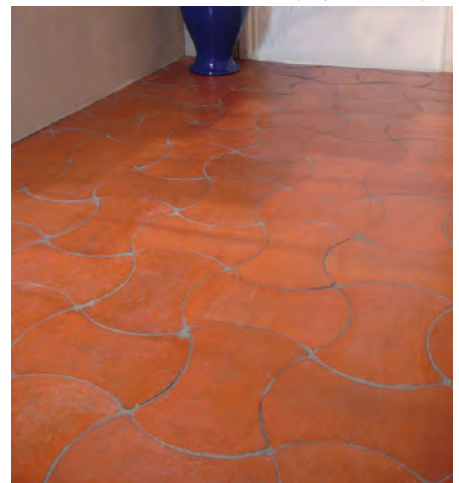

Stain / Colors

Star & Cross (Rojo & Claro -Rustico)

Basketweave (Rojo -Smooth)

Hexagon (Rojo -Natural) Smooth

Staggered Square (Dk Brown -Wax) Smooth  
-shown with custom Malibu inserts

Arcos (Rojo -Natural, sealed) Smooth

Old Castillo Terracotta

Square & Picket (Claro-Waxed) Smooth

6-1/2" Hexagon (Rojo-Natural) Smooth

Valencia (Dk & Lt Brown, Rojo & Claro)

Bespoke Pattern E (Claro & Lt Brown -Smooth)

Valencia (Rojo -Natural) Smooth