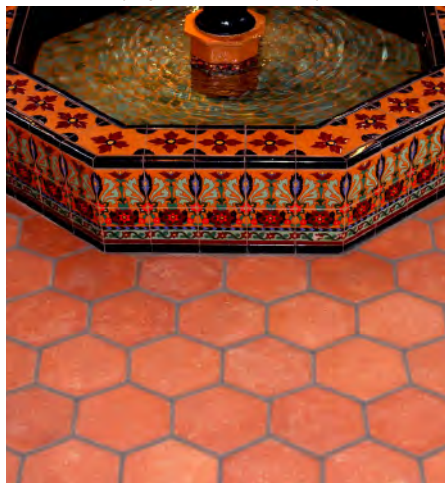

**Surface Bullnose / Stair Tread:**  
11-1/2 depth x 11-1/2 width x 7/8

Rhomboid (Colori -Wax) Rustico

Star & Cross -(Dark Brown -Wax) Rustico

Rectangle (Rojo -Natural) Smooth

Old Castillo Terracotta

**Stocked Clay Colors:** Rojo & Claro \*Not all sizes stocked in all colors. **Texture:** Smooth or Rustico (rustic look but soft to the touch)  
**Stain / color:** Dark Red, Light Orange, Dark Orange, Light Brown (Lt Wax), Dark Brown (Dk Wax), Taupe, White, Black, Blue, Green & Colori (blend of 5 colors, including Claro) **Finish:** Waxed (interior only), or Natural (no wax) **Sealer:** Matte sealer (for stained colors being used outside/exterior) **Gloss sealer** (resembles the interior "Wax" option- for stained colors being used outside/exterior) & **Factory sealed-** protective finish for interior or exterior orders of Claro Natural or Rojo Natural, ordered without any stain or wax.

\*\*\* Please allow 2-4 week lead time for Stained, Waxed or Rustico orders- which are custom orders.\*\*\*

FOB Los Angeles warehouse. Sizes are approximate. **Terracotta is natural clay, so please expect beautiful color variation.**

Stain / Colors

Star & Cross (Rojo & Claro -Rustico)

Basketweave (Rojo -Smooth)

Hexagon (Rojo -Natural) Smooth

Staggered Square (Dk Brown -Wax) Smooth  
-shown with custom Malibu inserts

Arcos (Rojo -Natural, sealed) Smooth