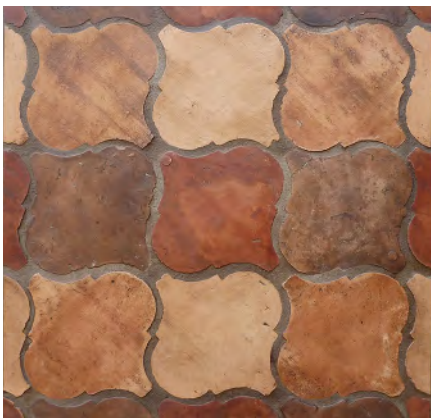

**Surface Bullnose / Stair Tread:**  
11-1/2 depth x 11-1/2 width x 7/8

Rhomboid (Colori -Wax) Rustico

Star & Cross -(Dark Brown -Wax) Rustico

Rectangle (Rojo -Natural) Smooth

Old Castillo Terracotta

**Stocked Clay Colors:** Rojo & Claro \*Not all sizes stocked in all colors. **Texture:** Smooth or Rustico (rustic look but soft to the touch)  
**Stain / color:** Dark Red, Light Orange, Dark Orange, Light Brown (Lt Wax), Dark Brown (Dk Wax), Taupe, White, Black, Blue, Green & Colori (blend of 5 colors, including Claro) **Finish:** Waxed (interior only), or Natural (no wax) **Sealer:** Matte sealer (for stained colors being used outside/exterior) **Gloss sealer** (resembles the interior "Wax" option- for stained colors being used outside/exterior) & **Factory sealed-** protective finish for interior or exterior orders of Claro Natural or Rojo Natural, ordered without any stain or wax.

\*\*\* Please allow 2-4 week lead time for Stained, Waxed or Rustico orders- which are custom orders.\*\*\*

FOB Los Angeles warehouse. Sizes are approximate. **Terracotta is natural clay, so please expect beautiful color variation.**

Stain / Colors

Star & Cross (Rojo & Claro -Rustico)

Basketweave (Rojo -Smooth)

Hexagon (Rojo -Natural) Smooth

Staggered Square (Dk Brown -Wax) Smooth  
-shown with custom Malibu inserts

Arcos (Rojo -Natural, sealed) Smooth

Old Castillo Terracotta

Square & Picket (Claro-Waxed) Smooth

6-1/2" Hexagon (Rojo-Natural) Smooth

Valencia (Dk & Lt Brown, Rojo & Claro)

Bespoke Pattern E (Claro & Lt Brown -Smooth)

Valencia (Rojo -Natural) Smooth