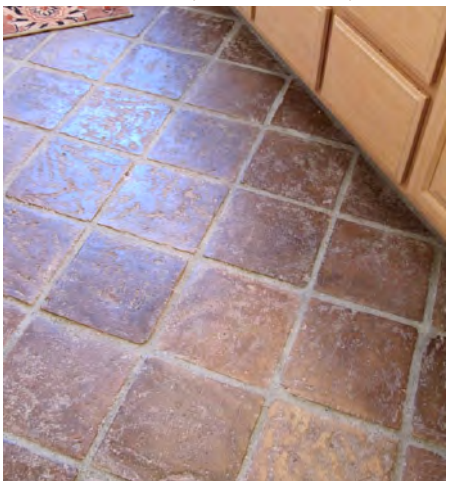

Herringbone (Claro -Clear Wax) Smooth

Bespoke Pattern F (White, Lt Brown, Rojo & Claro)

Square & Picket (Dk Brown-Waxed) & decos

Rhomboid & Rectangle (Colori & Rojo) Rustico

Star & Cross (Taupe-Waxed) Rustico