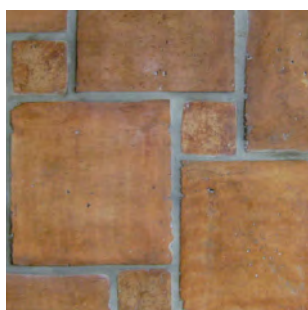

Square & Picket (Claro- Smooth)

Star & Picket (Lt Brown Wax)

Squares (Colori Blend- Smooth)

Herringbone (Rojo- Smooth)

Squares (Dark Brown Wax- Smooth)

Squares (Colori Blend-Rustico)

Rectangles (Claro- Smooth)

Thin Brick (White, Rojo, Blue, Claro)

Framed & Staggered Square  
(Dark Brown Wax- Smooth)

Staggered Square  
(Lt Brown Wax-Smooth)

Star & Cross  
(Light Brown Wax-Rustico)

Square & Picket (Dk Brown wax)  
shown with Deco Seis