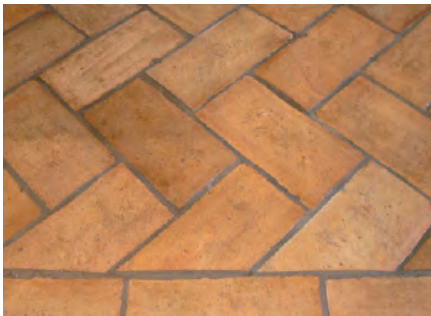

Old Castillo Terracotta

Square & Picket (Claro-Waxed) Smooth

6-1/2" Hexagon (Rojo-Natural) Smooth

Valencia (Dk & Lt Brown, Rojo & Claro)

Bespoke Pattern E (Claro & Lt Brown -Smooth)

Valencia (Rojo -Natural) Smooth