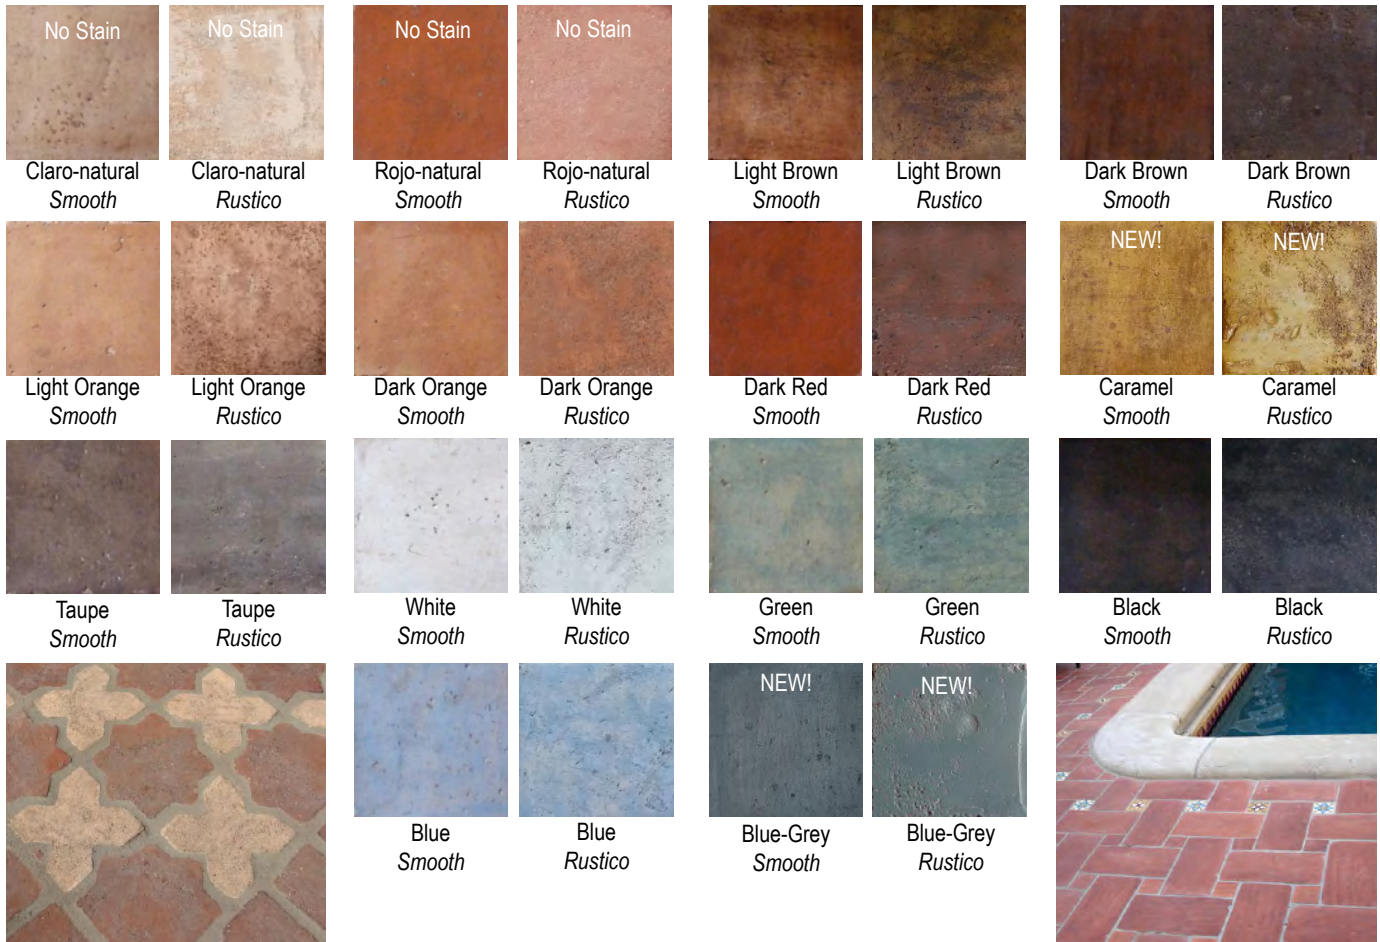

**Surface Bullnose / Stair Tread:**  
11-1/2 depth x 11-1/2 width x 7/8

Rhomboid (Colori -Wax) Rustico

Star & Cross -(Dark Brown -Wax) Rustico

Rectangle (Rojo -Natural) Smooth

Old Castillo Terracotta

**Stocked Clay Colors:** Rojo & Claro \*Not all sizes stocked in all colors. **Texture:** Smooth or Rustico (rustic look but soft to the touch)  
**Stain / color:** Dark Red, Light Orange, Dark Orange, Light Brown (Lt Wax), Dark Brown (Dk Wax), Taupe, White, Black, Blue, Green & Colori (blend of 5 colors, including Claro) **Finish:** Waxed (interior only), or Natural (no wax) **Sealer:** Matte sealer (for stained colors being used outside/exterior) **Gloss sealer** (resembles the interior "Wax" option- for stained colors being used outside/exterior) & **Factory sealed-** protective finish for interior or exterior orders of Claro Natural or Rojo Natural, ordered without any stain or wax.

Stain / Colors

Star & Cross (Rojo & Claro -Rustico)

Basketweave (Rojo -Smooth)

Hexagon (Rojo -Natural) Smooth

Staggered Square (Dk Brown -Wax) Smooth  
-shown with custom Malibu inserts

Arcos (Rojo -Natural, sealed) Smooth

**DECO UNO**  
Claro Natural  
White Glaze

**DECO DOS**  
Black Stain  
White Glaze

**DECO TRES**  
Green Stain  
Black Glaze

**DECO CUATRO**  
Blue Stain  
Black Glaze

**DECO CINCO**  
Dark Brown Stain  
White Glaze

Light Brown -Wax  
& Black Glaze

Claro Natural (no stain)  
& White Glaze

Claro Natural (no stain)  
& Black Glaze

Deco Cuatro (repeating pattern) with Dark Brown -Wax finish

Picket & Square & Deco Seis with Light Brown -Wax finish