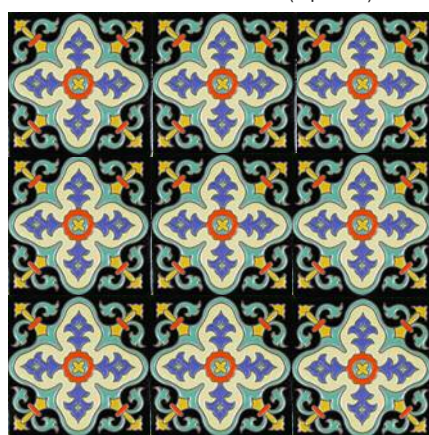

CTM SB-204 A © (9 pieces)