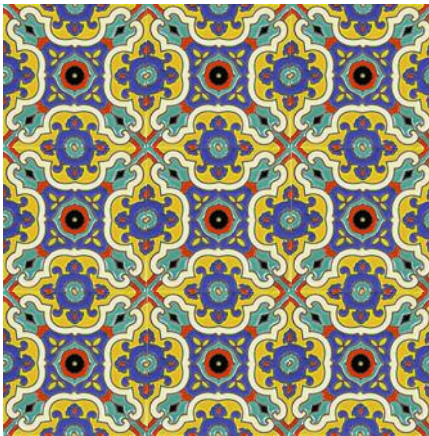

CTM SB-200 A © (9 pieces)