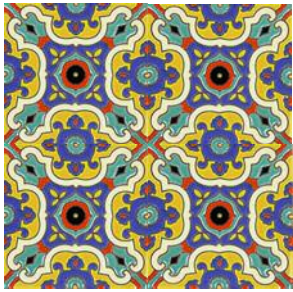

Created and copyrighted exclusively by Rockmill, the hand-painted Spanish Brisa Collection comprises 10 ceramic tiles, each offered in two complimentary colorways for more options. Stocked in 4x4 and 6x6. Interior or exterior applications. Stocked FOB Los Angeles warehouse. As with all handmade, glazed tile, **please expect some color & size variation.**

Pattern repeat

CTM SB-204 A ©

CTM SB-204 B ©

Pattern repeat

All tiles below are shown in either a group of 6 or 9 pieces to show the repeating pattern.

"A" and "B" tiles share the same designs but different colors, so that multiple designs can be used within the same color group.