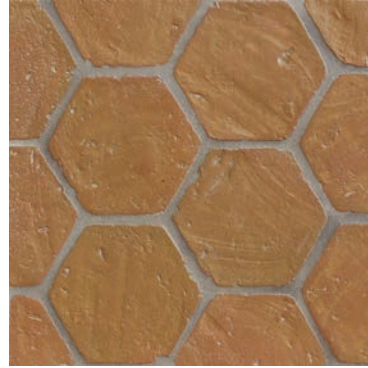

Color Options: Cañon Natural, Carbon, Marine, Indigo, Espresso*, Autumn, Café Light*, Dark Café, Adobe Tan, Toffee, Nutmeg, Oro*, Sangria*, Grey-Wash, White-Wash, Cream-Wash & Weathered. *Colors marked with (*) are for interior installations only.*

Cream-Wash

Weathered

Images below are examples of some options available.

Square 4 x 4" & Picket 4 x 8"
Indigo, Waxed

Square 6 x 6"
Autumn, Waxed

Hexagon 6 1/2 x 6 1/2"
Toffee, Waxed

Rectangle 4 x 8"
Marine, Waxed

Hexagon 6 1/2 x 6 1/2"
Sangria, Waxed

Square 6 x 6"
White-Washed, Waxed

Square 6 x 6"
Espresso, Waxed

Square 4 x 4" & Picket 4 x 8"
Grey-Washed, Waxed

Rectangle 2 x 4"
Grey-Washed, Waxed

Square 4 x 4" & Picket 4 x 8"
Dark Café, Waxed