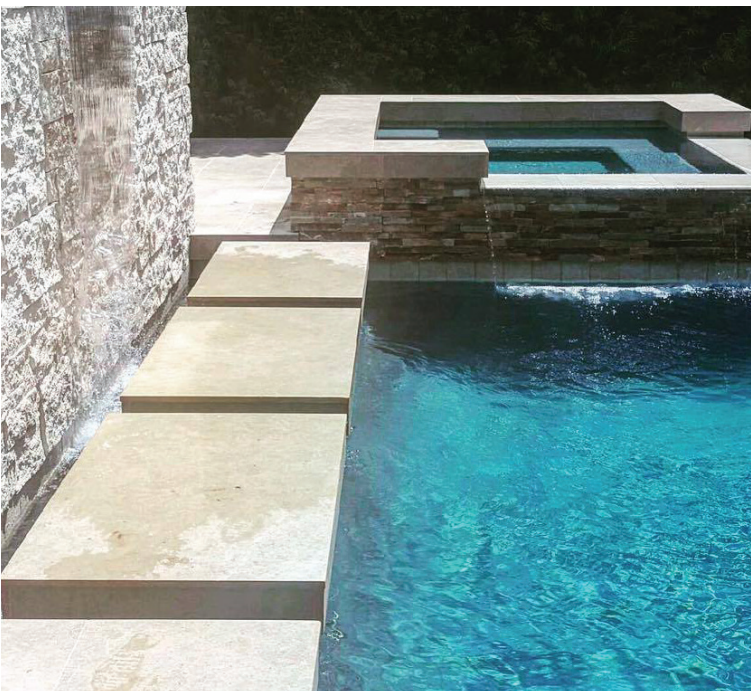

Stock Finish: Brushed

Stock Tile Size: 20 x 30 x 5/8"

Stock Slab Size: 3/4", 1-1/4" or 2" *Call for available sizes

Usage: Commercial & Residential; Interior & Exterior & Freeze/Thaw applications.

Custom: Custom sizes & finishes are subject to minimum quantity & lead time.

Variation: Pictures shown are representations ONLY. Sizes are approximate & may vary slightly with each order. Call for current stock.

Stock: LA Warehouse

Exterior: 20 x 30, Brushed

Interior 20 x 30, Brushed

Exterior: Stepping Stones, Brushed

Exterior: Custom Base, Brushed

Wall: Coralstone