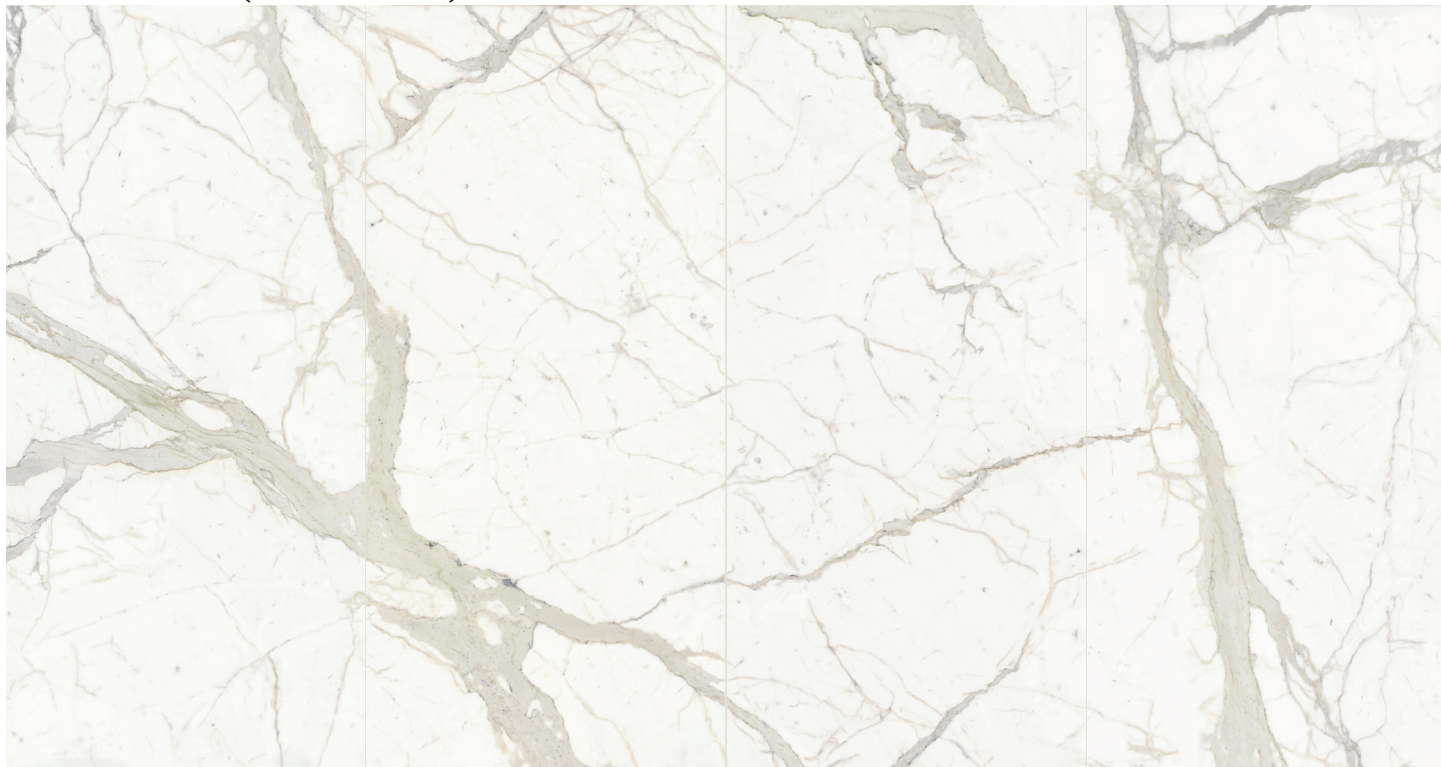

**Stock slab color:** Shown below **Stock size:** 60 x 120" x (6 mm)

**Stock slab finish:** Polished **Stock:** LA warehouse

**Usage:** Commercial & Residential; Interior & Exterior applications.

**Custom:** Pictures shown are representations ONLY. Sizes are approximate & may vary slightly with each order. Call for current stock. Custom sizes & finishes subject to minimum quantity & lead time.

Sink & Counter

Random Pattern (4 slabs shown)

(A) Pattern

(B) Pattern

(C) Pattern

(D) Pattern