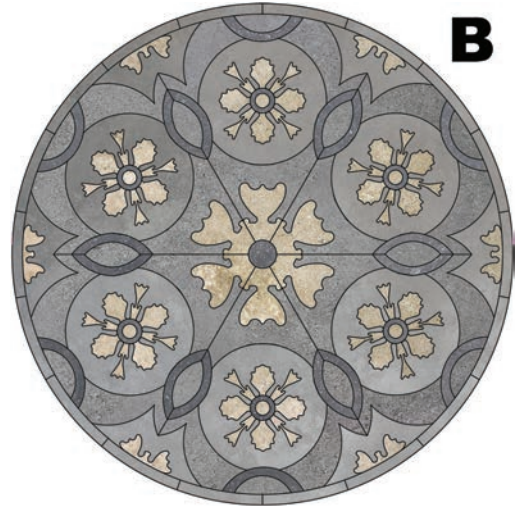

B

NATURAL STONE
Dalle de Fontaine, Petit Granit,
Roquemaillere, & Vallangis