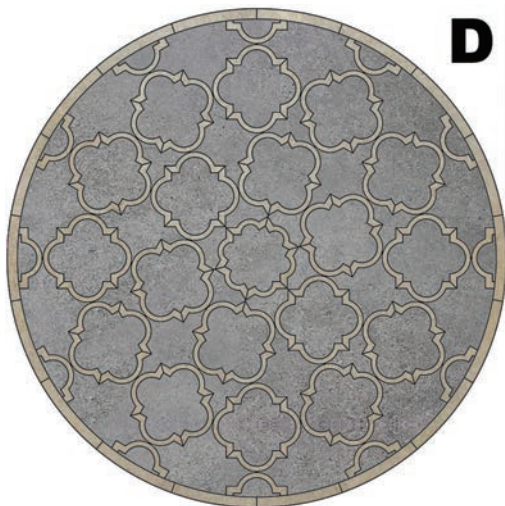

D

NATURAL STONE
Dalle de Fontaine &
Dalle de Margot