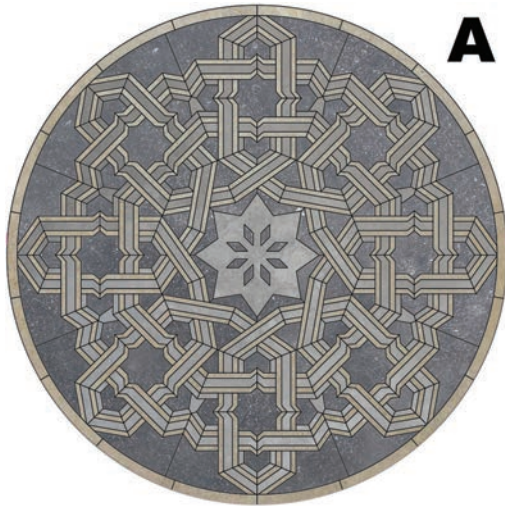

Size: 48"

Stone Stock Finish: Can be made in any stock stone finish. (Brushed, Bush-Hammered, Chateau, Drift, Flamed, Honed, Polished, Sandblasted)

Thickness: Can be made mixing any material matching the same thickness (Stone or Porcelain)

Usage: Commercial & Residential; Interior & Exterior applications.

Product Info: Pictures shown are representations ONLY. Sizes are approximate & may vary slightly with each order. Custom sizes, finishes & designs available and subject to additional charge.

Can also be created with any stock Porcelain. Subject to minimum quantity & lead time.

Call for current stock. Stock LA Warehouse.

A

NATURAL STONE
Dalle de Margot,
Petit Granit, Vallangis