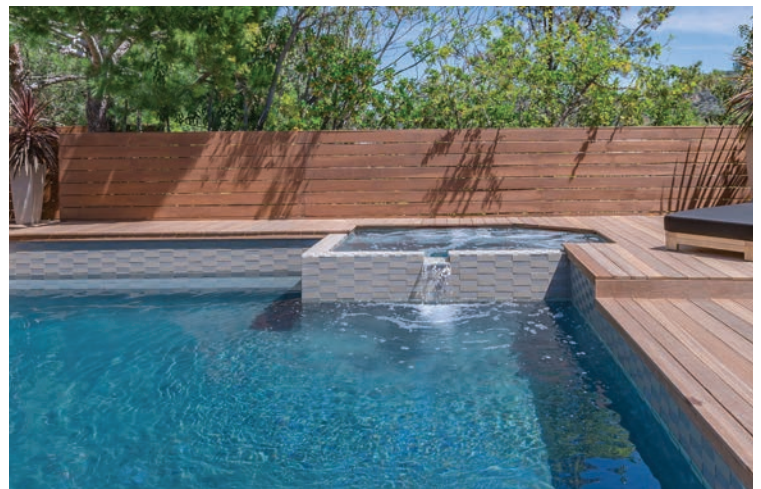

26-S (Soldier) Fawn & Ash Grey