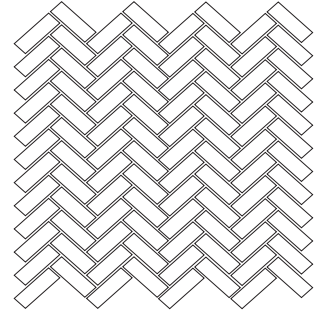

5/8 x 2" PATTERNS

58-B (Brick)

58-S (Soldier)

58-SO (Soldier/off-set)

58-H (Herringbone)

2 x 6" PATTERNS

26-B (Brick)

26-BI (Brick w/ Inserts)

26-S (Soldier)

26-SO (Soldier/off-set)

26-H (Herringbone)

26-HI (Herringbone w/ Inserts)

SHEET DIMENSIONS (PER 1 SHEET)

5/8 x 2" PATTERNS

- 58-B (Brick): 11.61 x 11.61 = .94 sq ft
- 58-S (Soldier): 11.61 x 11.61 = .94 sq ft
- 58-SO (Soldier/off-set): 11.61 x 11.61 = .94 sq ft
- 58-H (Herringbone): 11.83 x 11.5" = .84 sq ft

2 x 6" PATTERNS

- 26-B (Brick): 11.85 x 11.71" = .96 sq ft
- 26-S (Soldier): 11.85 x 11.69" = .96 sq ft
- 26-SO (Soldier/off-set): 11.85 x 11.69" = .96 sq ft
- 26-H (Herringbone): 12.49 x 17.94" = .96 sq ft
- 26-HI (Herringbone w/ 5/8 x 2" Inserts): 11.85 x 12.99" = 1.06 sq ft
- 26-B (Brick w/ 5/8 x 2" inserts): 12.95 x 19.77" = 1.06 sq ft