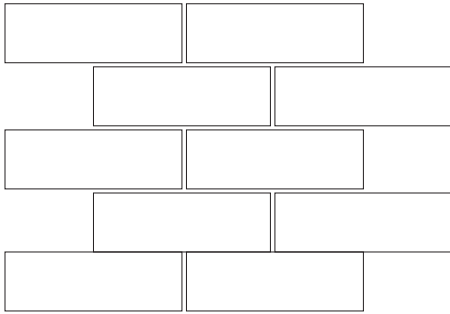

5/8 x 2" PATTERNS

58-B (Brick)

58-S (Soldier)

58-SO (Soldier/off-set)

58-H (Herringbone)

2 x 6" PATTERNS

26-B (Brick)

26-BI (Brick w/ Inserts)

26-S (Soldier)

26-SO (Soldier/off-set)

26-H (Herringbone)

26-HI (Herringbone w/ Inserts)

SHEET DIMENSIONS (PER 1 SHEET)

5/8 x 2" PATTERNS

- 58-B (Brick): 11.61 x 11.61 = .94 sq ft
- 58-S (Soldier): 11.61 x 11.61 = .94 sq ft
- 58-SO (Soldier/off-set): 11.61 x 11.61 = .94 sq ft
- 58-H (Herringbone): 11.83 x 11.5" = .84 sq ft

2 x 6" PATTERNS

- 26-B (Brick): 11.85 x 11.71" = .96 sq ft
- 26-S (Soldier): 11.85 x 11.69" = .96 sq ft
- 26-SO (Soldier/off-set): 11.85 x 11.69" = .96 sq ft
- 26-H (Herringbone): 12.49 x 17.94" = .96 sq ft
- 26-HI (Herringbone w/ 5/8 x 2" Inserts): 11.85 x 12.99" = 1.06 sq ft
- 26-B (Brick w/ 5/8 x 2" inserts): 12.95 x 19.77" = 1.06 sq ft