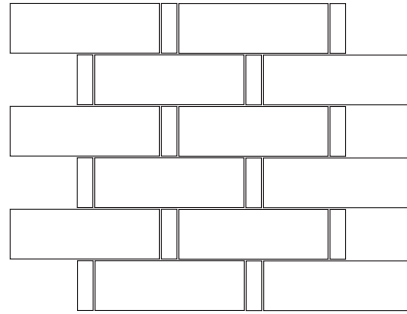

5/8 x 2" PATTERNS

58-B (Brick)

58-S (Soldier)

58-SO (Soldier/off-set)

58-H (Herringbone)

2 x 6" PATTERNS

26-B (Brick)

26-BI (Brick w/ Inserts)

26-S (Soldier)

26-SO (Soldier/off-set)

26-H (Herringbone)

26-HI (Herringbone w/ Inserts)

SHEET DIMENSIONS (PER 1 SHEET)

5/8 x 2" PATTERNS

- 58-B (Brick): 11.61 x 11.61 = .94 sq ft
- 58-S (Soldier): 11.61 x 11.61 = .94 sq ft
- 58-SO (Soldier/off-set): 11.61 x 11.61 = .94 sq ft
- 58-H (Herringbone): 11.83 x 11.5" = .84 sq ft

2 x 6" PATTERNS

- 26-B (Brick): 11.85 x 11.71" = .96 sq ft
- 26-S (Soldier): 11.85 x 11.69" = .96 sq ft
- 26-SO (Soldier/off-set): 11.85 x 11.69" = .96 sq ft
- 26-H (Herringbone): 12.49 x 17.94" = .96 sq ft
- 26-HI (Herringbone w/ 5/8 x 2" Inserts): 11.85 x 12.99" = 1.06 sq ft
- 26-B (Brick w/ 5/8 x 2" inserts): 12.95 x 19.77" = 1.06 sq ft