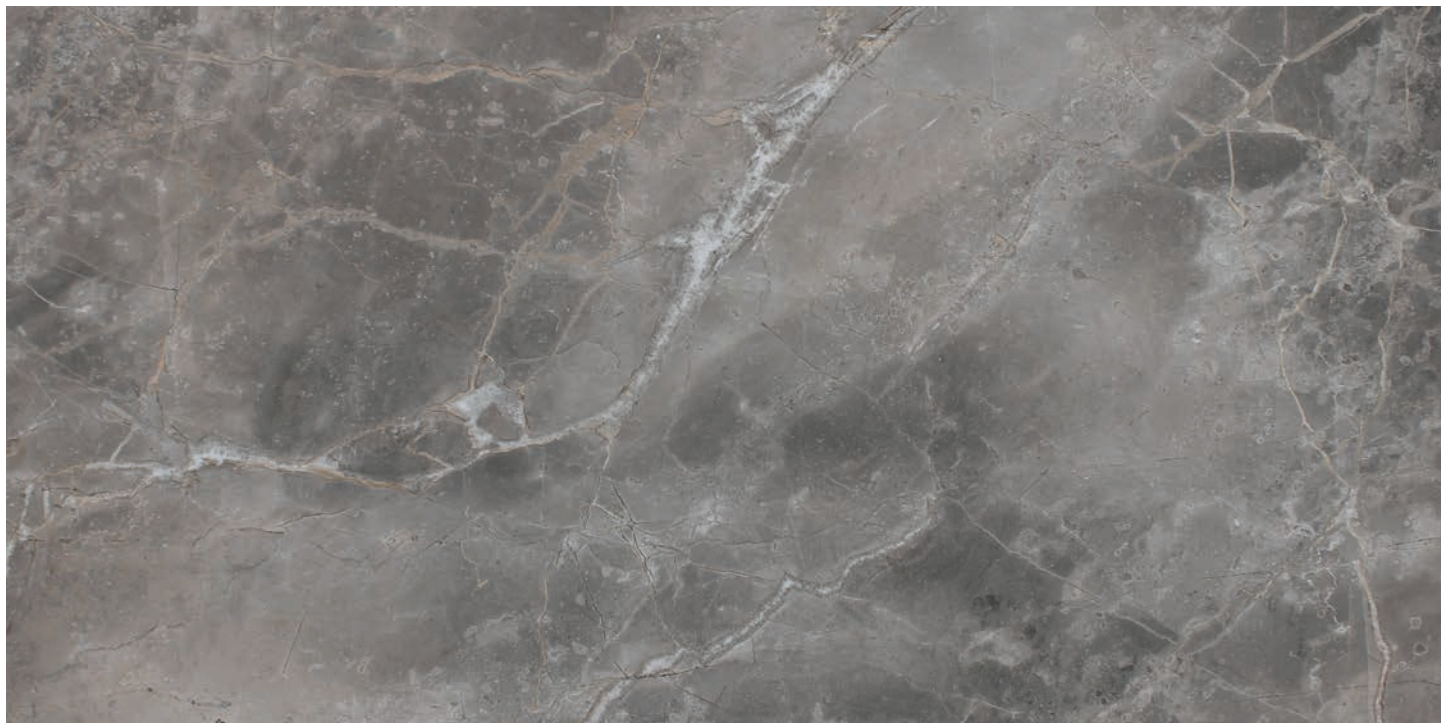

Stock Finish: Polished **Size:** 3/4" *Call for available sizes

Usage: Commercial & Residential; Interior applications.

Custom: Finish, edge detail & bullnose are also available. Subject to minimum quantity & lead time.

Variation: Marble slabs are cut from blocks extracted from quarries. Each block will vary. Images shown are representations ONLY. Sizes are approximate & may vary slightly with each order.

Call for samples.

Stock: LA Warehouse

(book-match: 3 slabs shown)