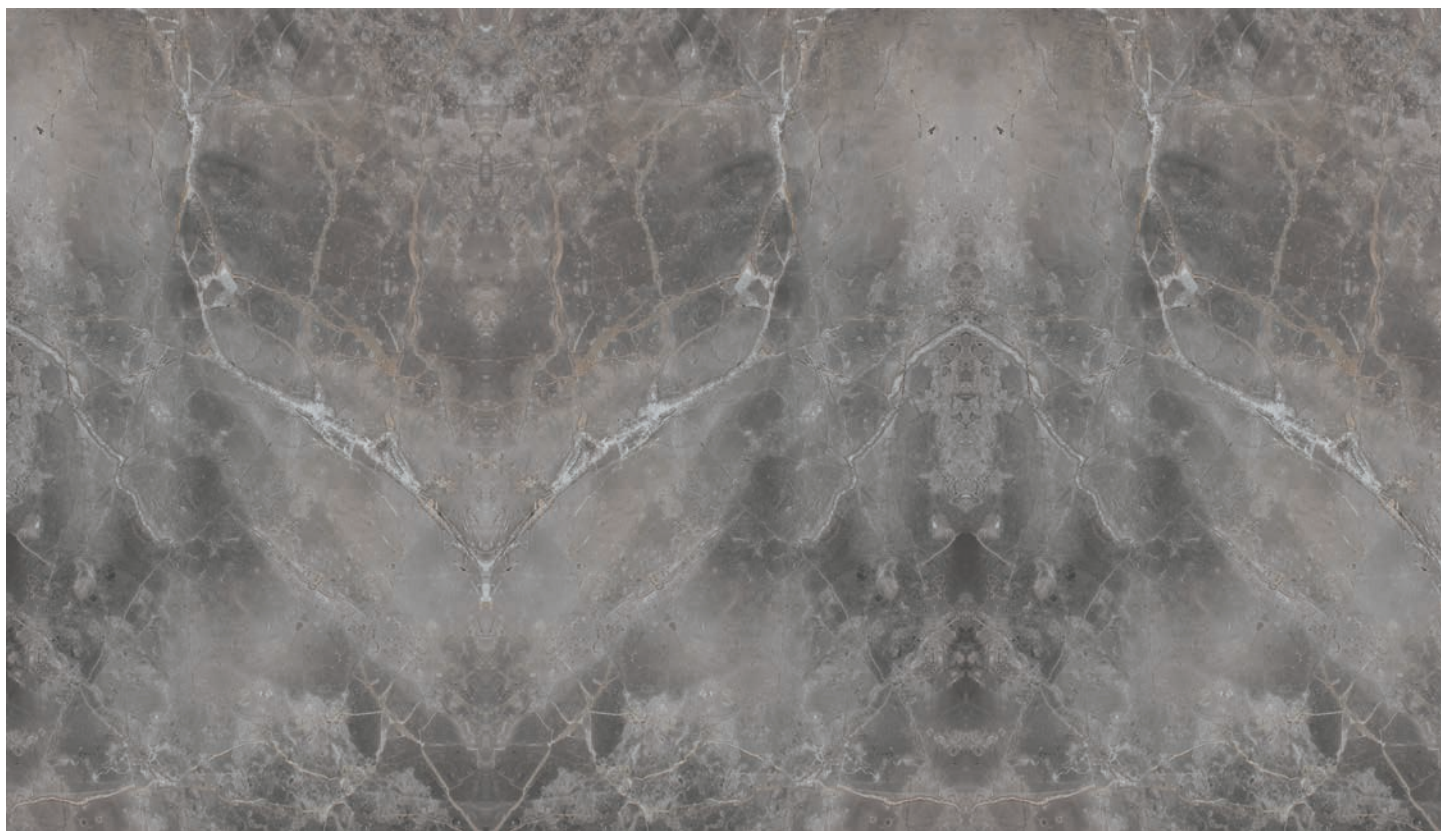

Stock Finish: Polished **Size:** 3/4" *Call for available sizes

Usage: Commercial & Residential; Interior applications.

Custom: Finish, edge detail & bullnose are also available. Subject to minimum quantity & lead time.

Variation: Marble slabs are cut from blocks extracted from quarries. Each block will vary. Images shown are representations ONLY. Sizes are approximate & may vary slightly with each order.

Call for samples.

Stock: LA Warehouse

(book-match: 3 slabs shown)