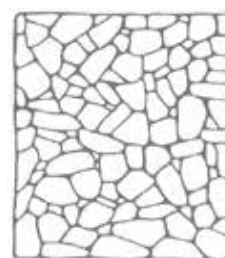

Rockface Layout

Elkin Grey Marble has a clean, soft grey color, which allows for versatility of style and application.

ELKIN GREY

TOPSELLER

material type	marble
application area	wall
available size	irregular polygonal shape approx. 3/4" to 1-5/8" thick (+/- 1/16 tolerance)

** Inquire about Tumbled finish availability **