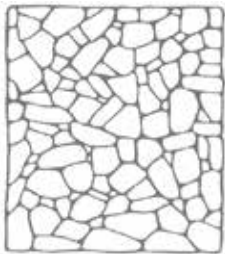

ROSEO CREME

---

material type	marble
application area	wall
available size	irregular polygonal shape approx. 3/4" to 1-5/8" thick (+/- 1/16 tolerance)

** Inquire about Tumbled finish availability **

Rockface Layout