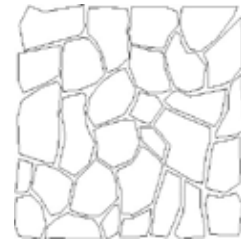

Fractured Earth
Layout

Silver Travertine, in a Fractured Earth shape, embodies classic elegance with shades of gray, silver, and cream. The veining and surface complexity accentuate the stunning natural characteristics of travertine.

SILVER FRACTURED EARTH

---

material type	travertine, tumbled
application area	wall, floor
available size	irregular polygonal shape approx. 3/4" to 1-1/4" thick (+/- 1/16 tolerance)

** Inquire about Tumbled finish availability **