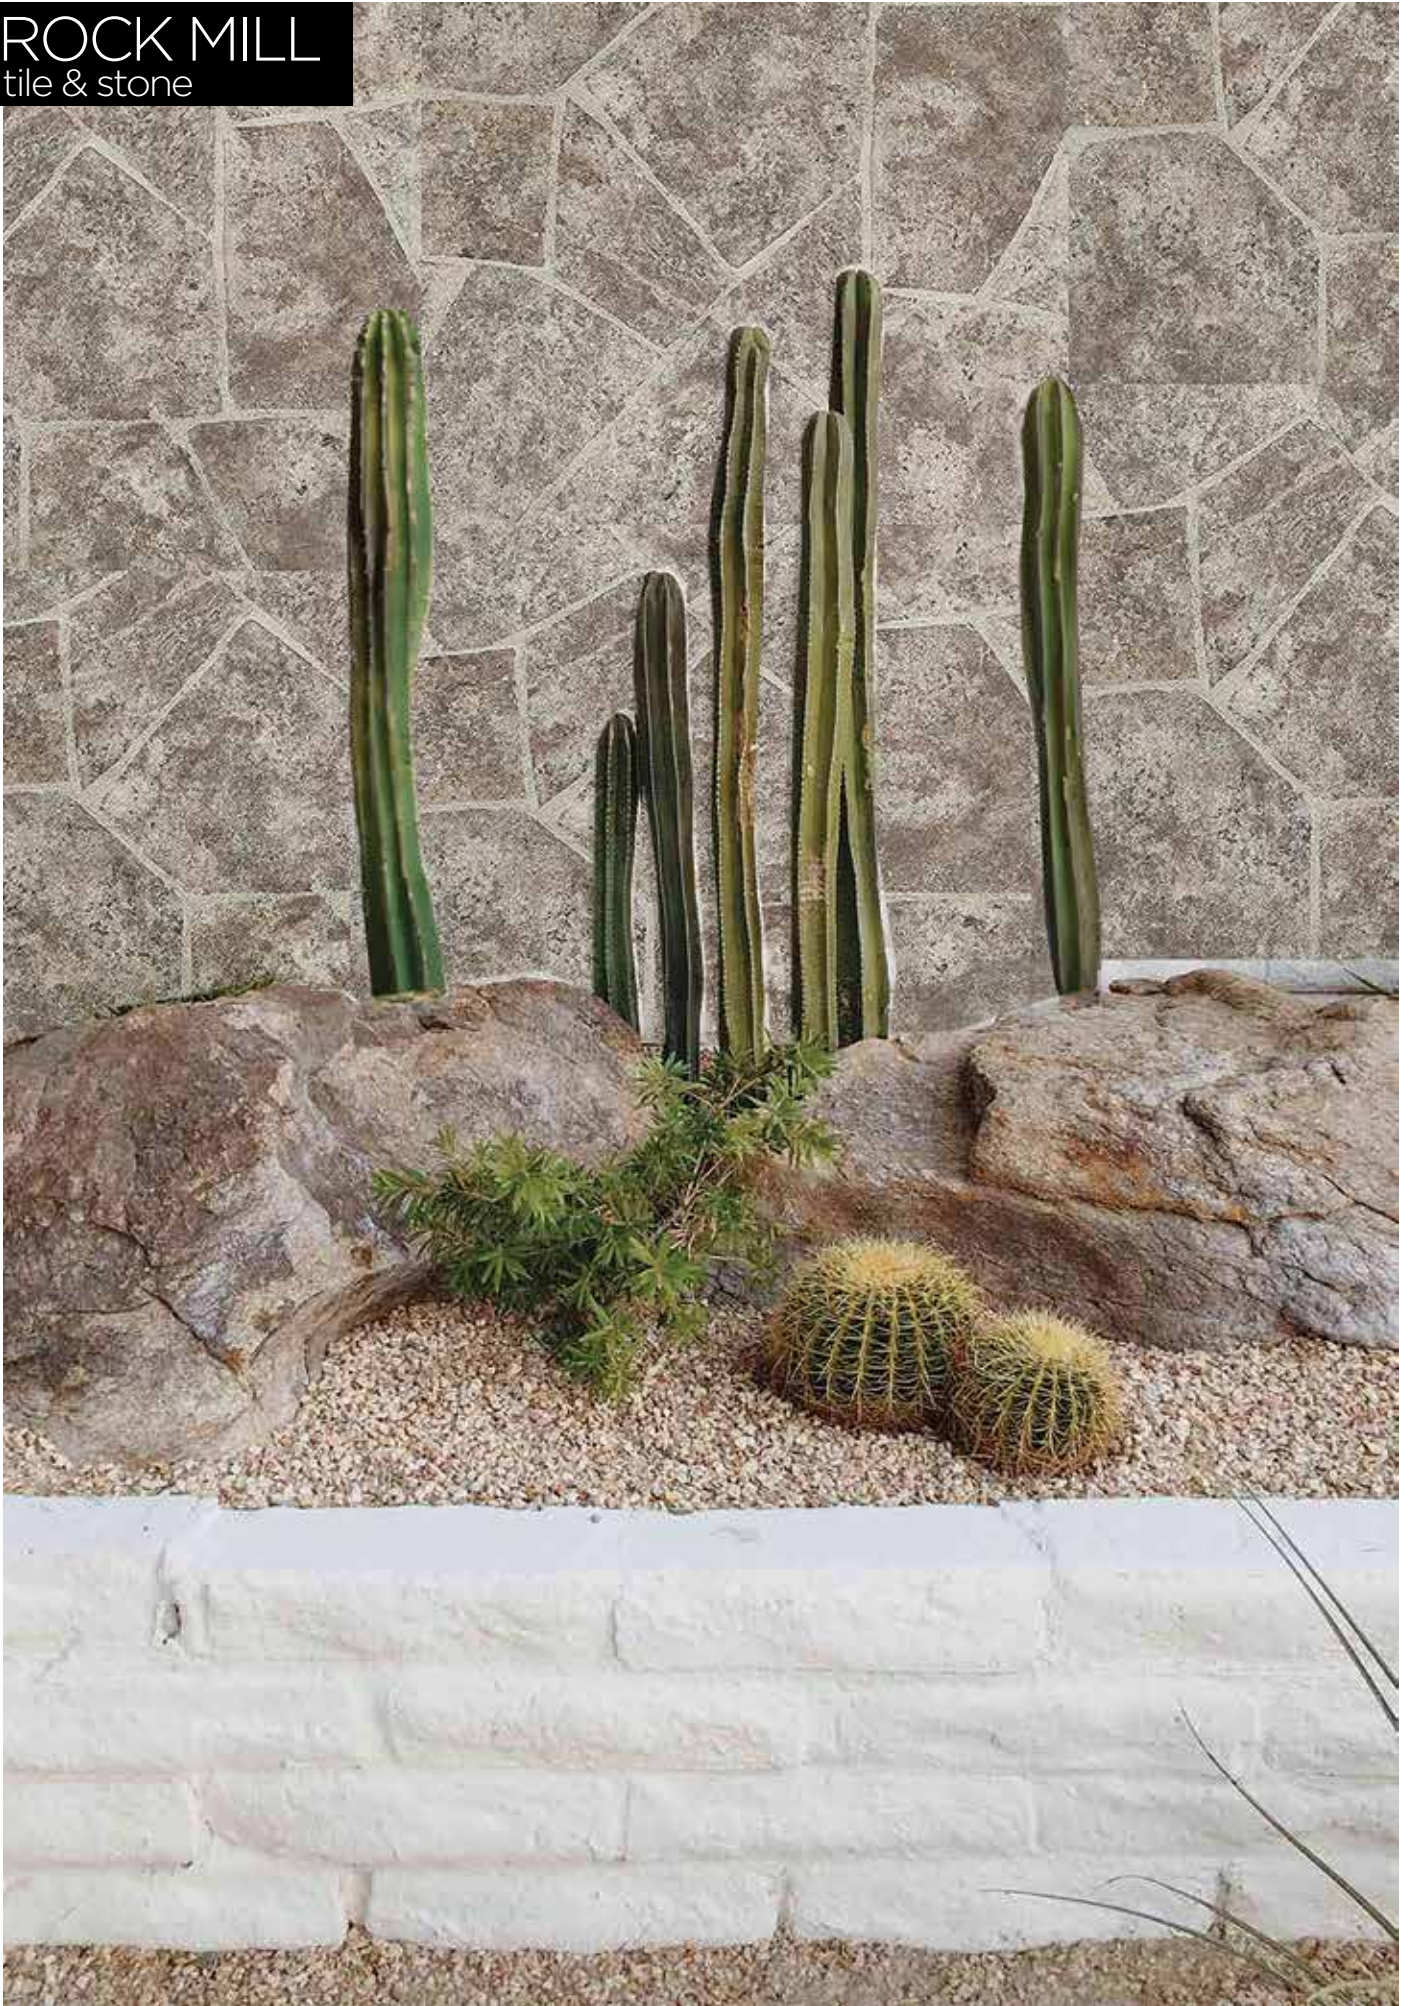

Fractured Earth  
Layout

Sarkhen Travertine in a Fractured Earth shape, is characterized by its golden-beige and honey hues, with brown/grey clouding. The color variation and complexity of shape combine for a striking design choice.