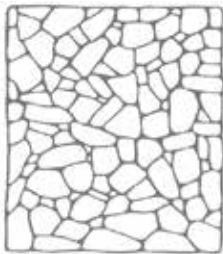

LATYA

---

material type	travertine
application area	wall
available size	irregular polygonal shape approx. 3/4" to 1-5/8" thick (+/- 1/16 tolerance)

** Inquire about Tumbled finish availability **

Rockface Layout