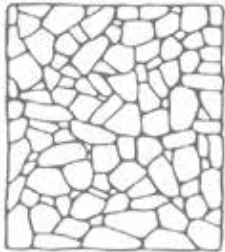

ELKIN GREY RUST BLEND

---

material type	marble
application area	wall
available size	irregular polygonal shape approx. 3/4" to 1-5/8" thick (+/- 1/16 tolerance)

** Inquire about Tumbled finish availability **

Rockface Layout