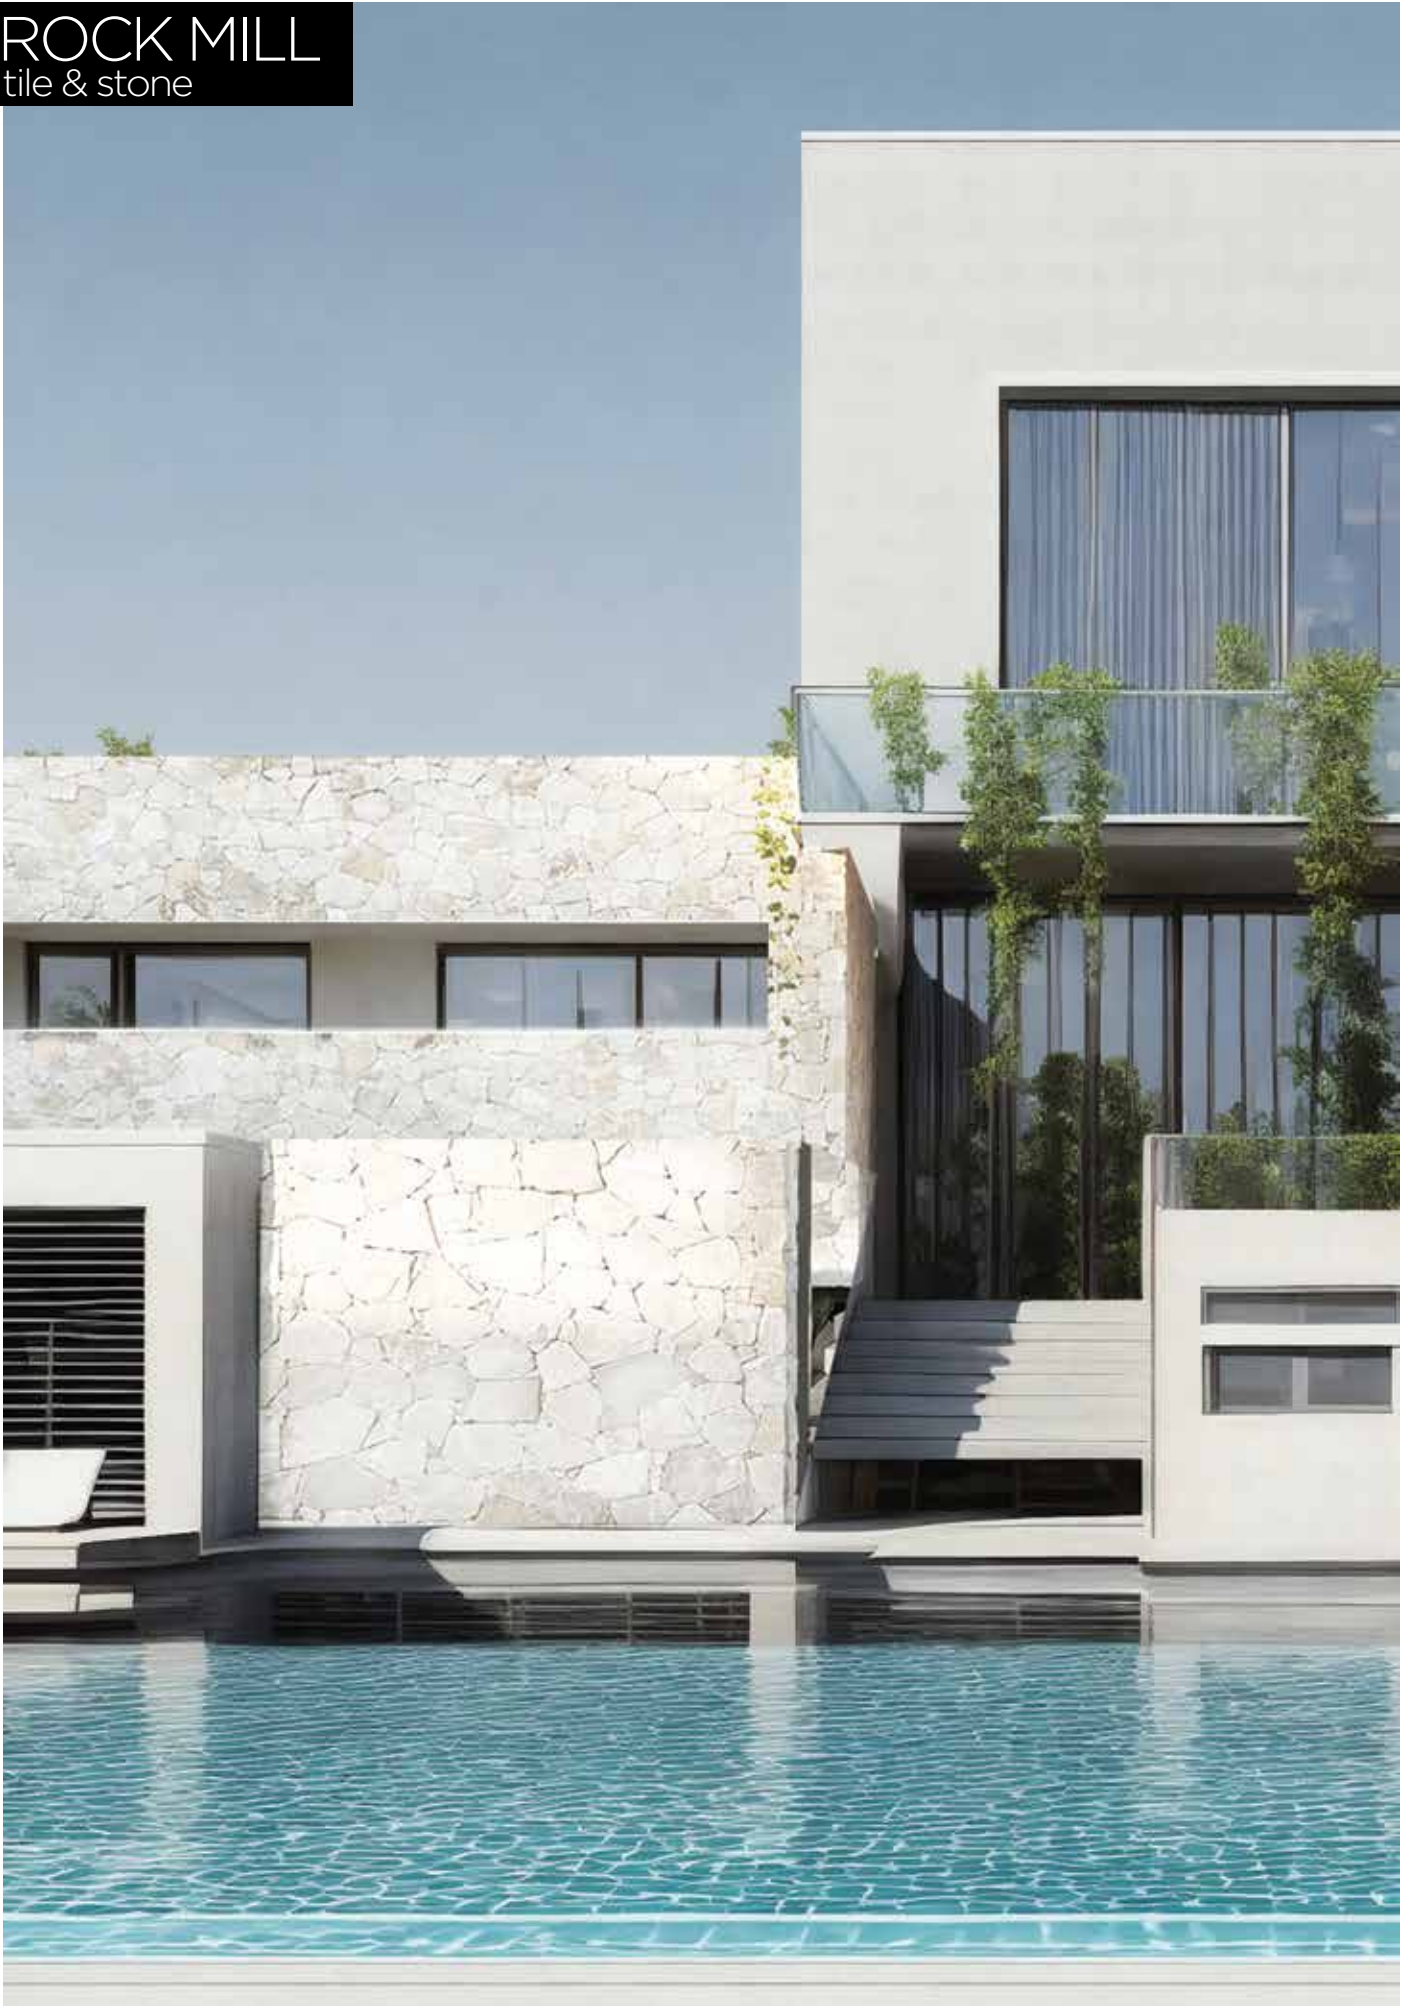

Rockface Layout

Elkin White Marble is a unique example of pure white color rarely presented in nature. The elegant white hue is balanced with warm touches of ochre.