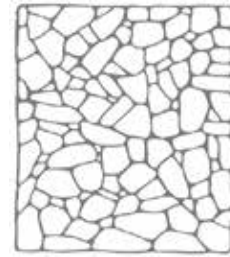

Rockface Layout

Fume, the Italian word for smoke, succinctly describes the striking gray and charcoal tones of this marble. The contrasting veining and uneven surface of the Rockface finish add depth and shadows.

FUME

material type	marble
application area	wall
available size	irregular polygonal shape approx. 3/4" to 1-5/8" thick (+/- 1/16 tolerance)

** Inquire about Tumbled finish availability **