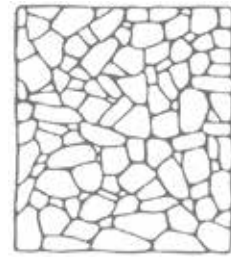

Rockface Layout

Nero Marble is a unique stone characterized by a deep hue and contrasting veins in varying tones that form elaborate patterns, creating an air of sophistication and mystery.

NERO MARBLE

material type	marble
application area	wall
available size	irregular polygonal shape approx. 3/4" to 1-5/8" thick (+/- 1/16 tolerance)

** Inquire about Tumbled finish availability **