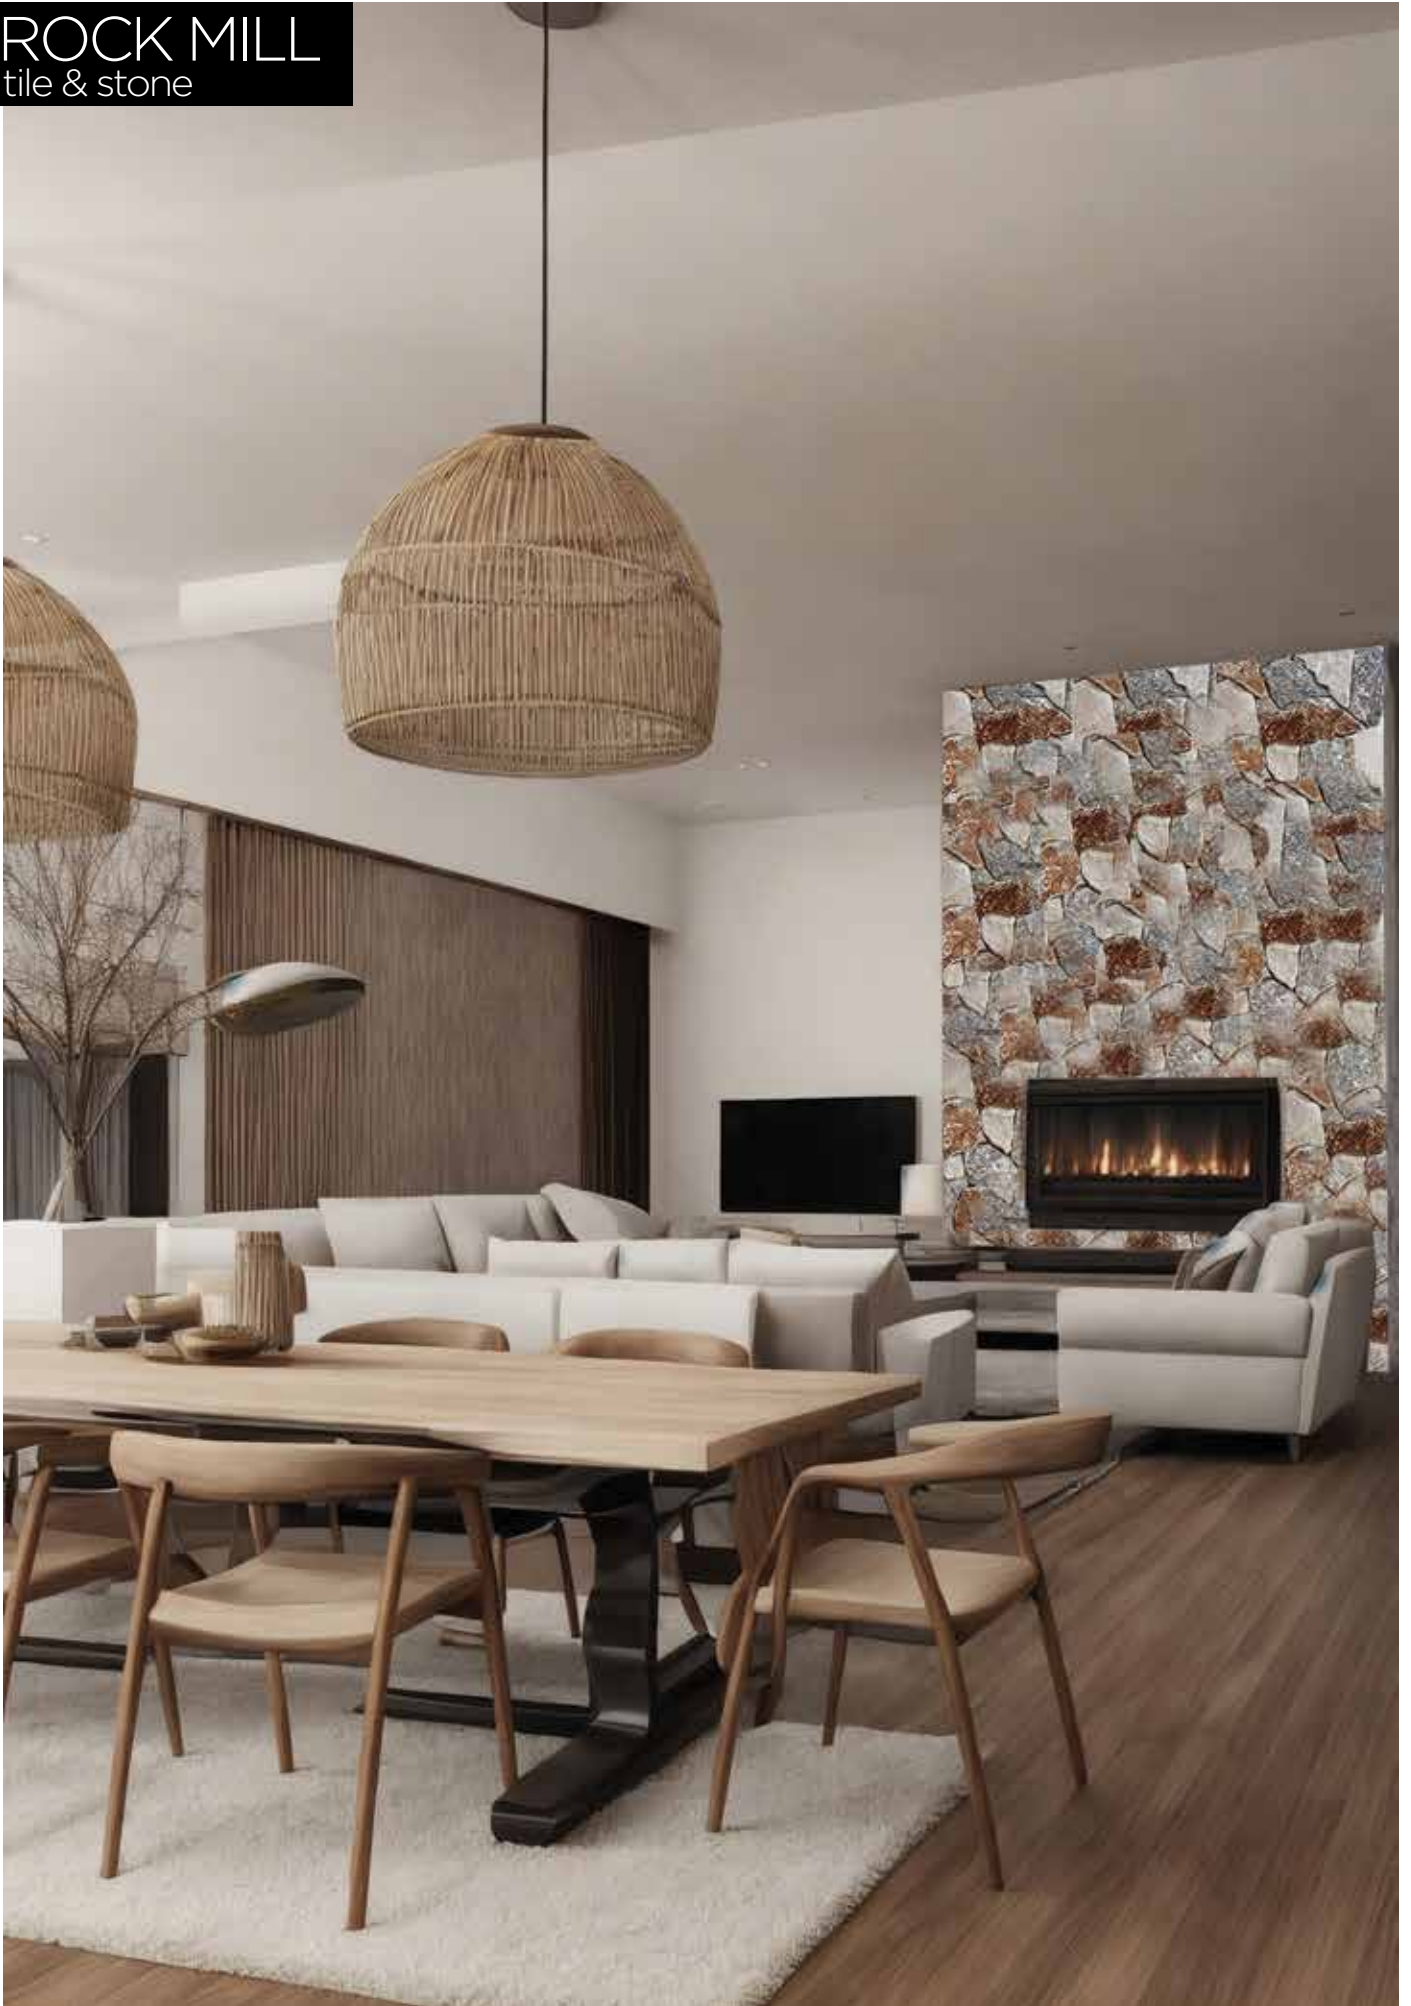

Rockface Layout

Dagli Marble evokes a rugged mountain terrain with an earthy brown radiance. The rich, varied tones add richness and warmth to interior and exterior applications.

Rockface Layout

Elkin Blend is a versatile color palette of rust and copper browns, cool grays, charcoal, and creamy white marbles. The bold mix of warm and cool tones creates a captivating choice.