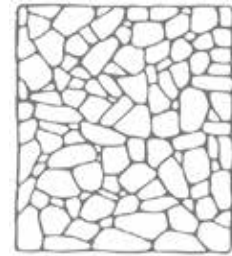

Rockface Layout

Burmese Travertine features cream, fawn and taupe colors highlighted by weathered brown accents, creating a appealing focal point. Suitable for both interior or exterior use.

BURMESE

TOPSELLER

material type	travertine
application area	wall
available size	irregular polygonal shape approx. 3/4" to 1-5/8" thick (+/- 1/16 tolerance)

** Inquire about Tumbled finish availability **