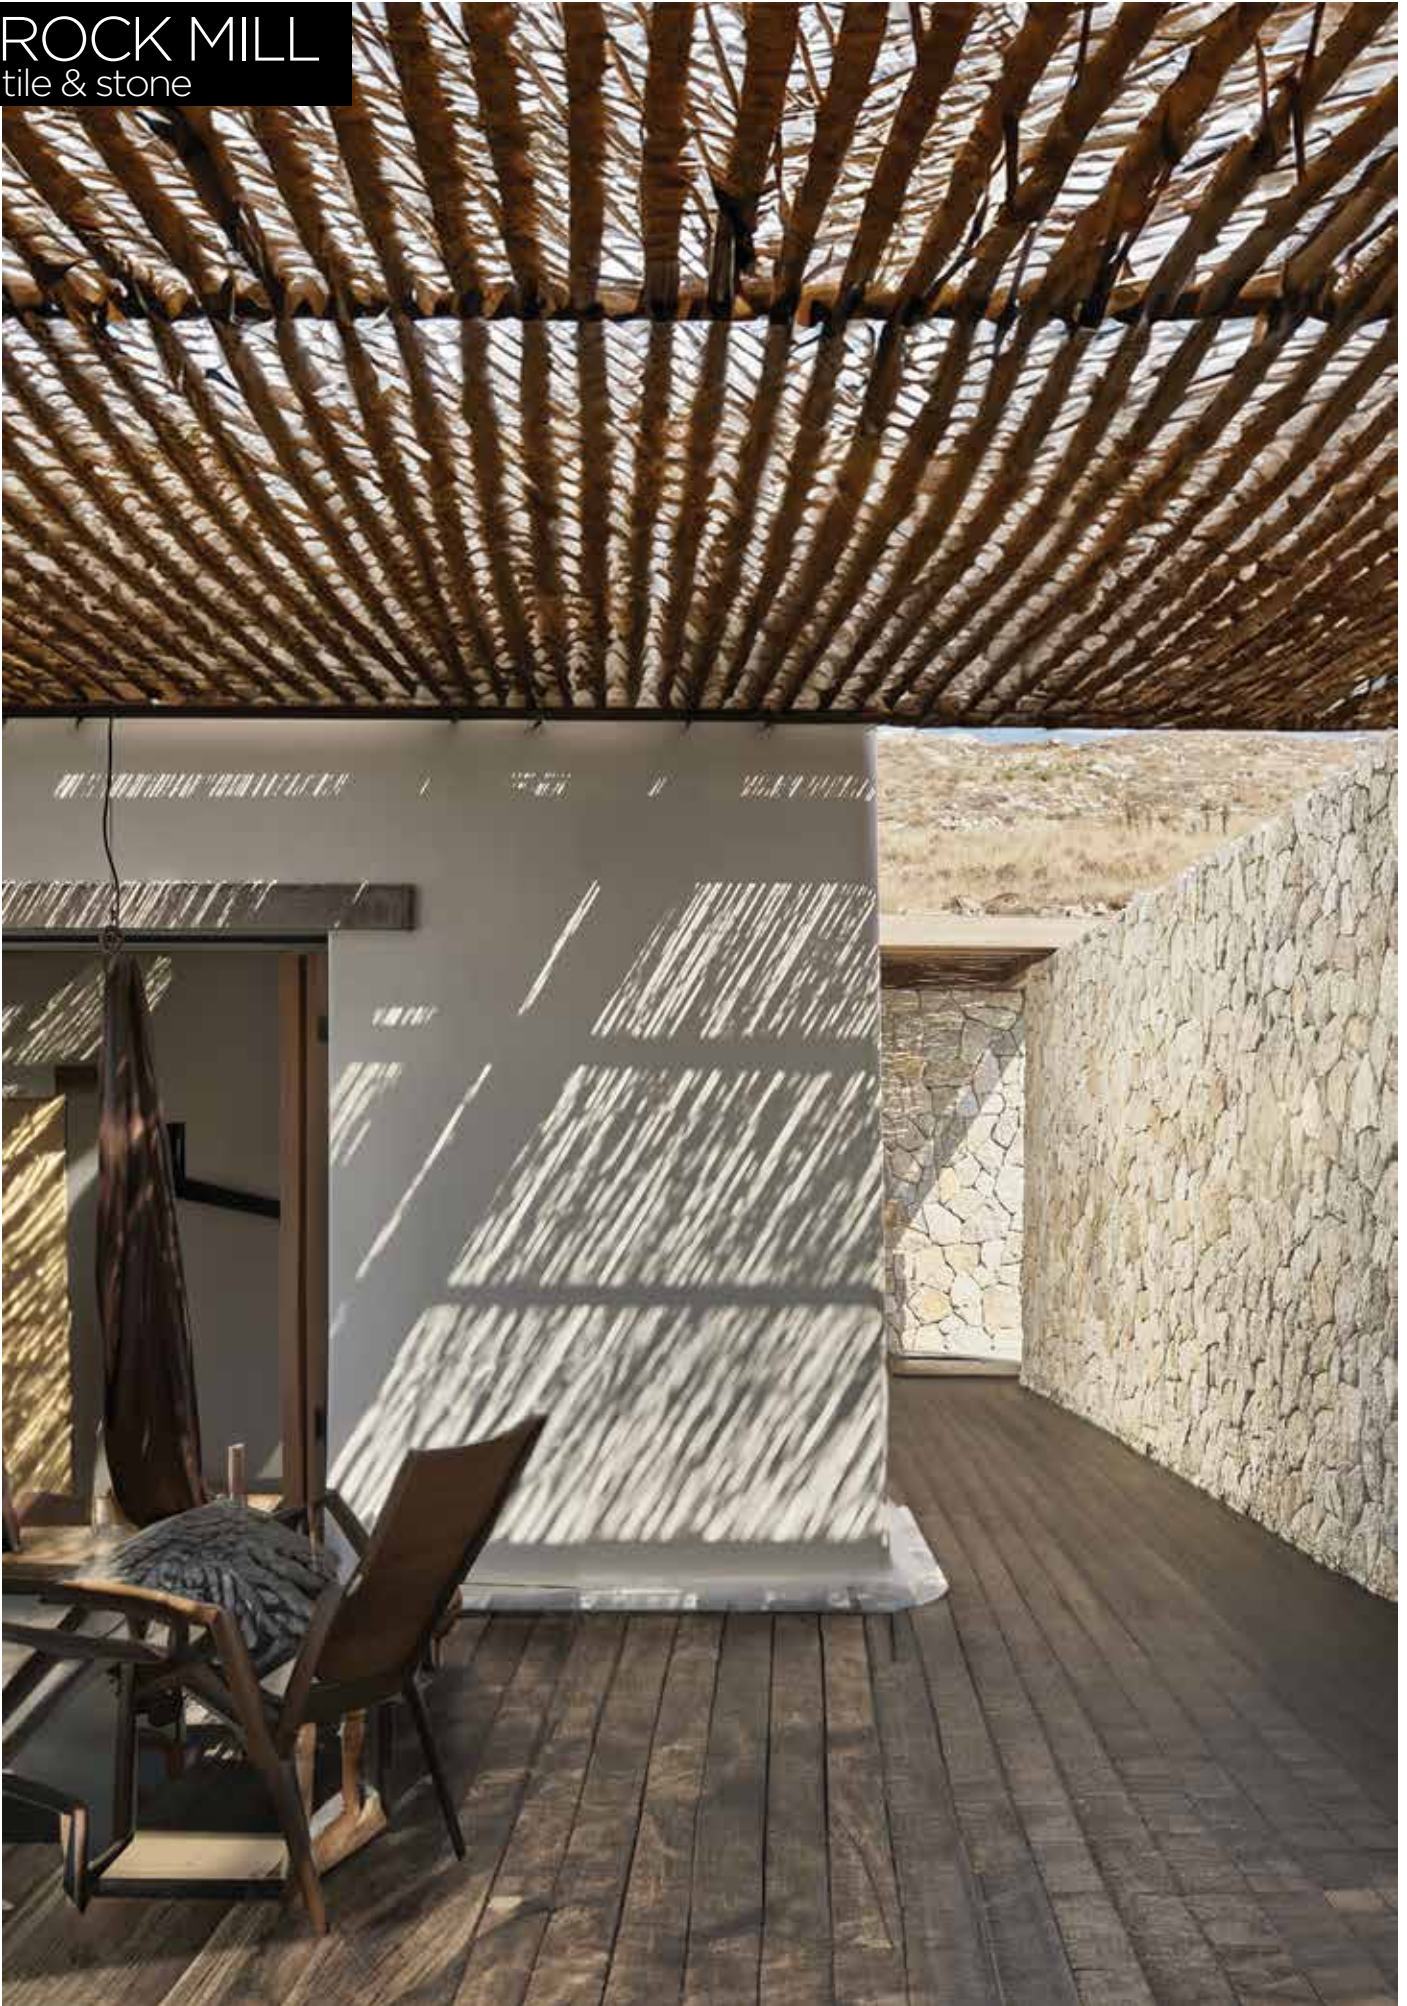

Rockface Layout

Ivory Travertine is a elegant stone with the ability to reflect light and create a captivating, warm ambiance within a space. It is a timeless option that exudes a natural sophistication that enhances modern design applications.