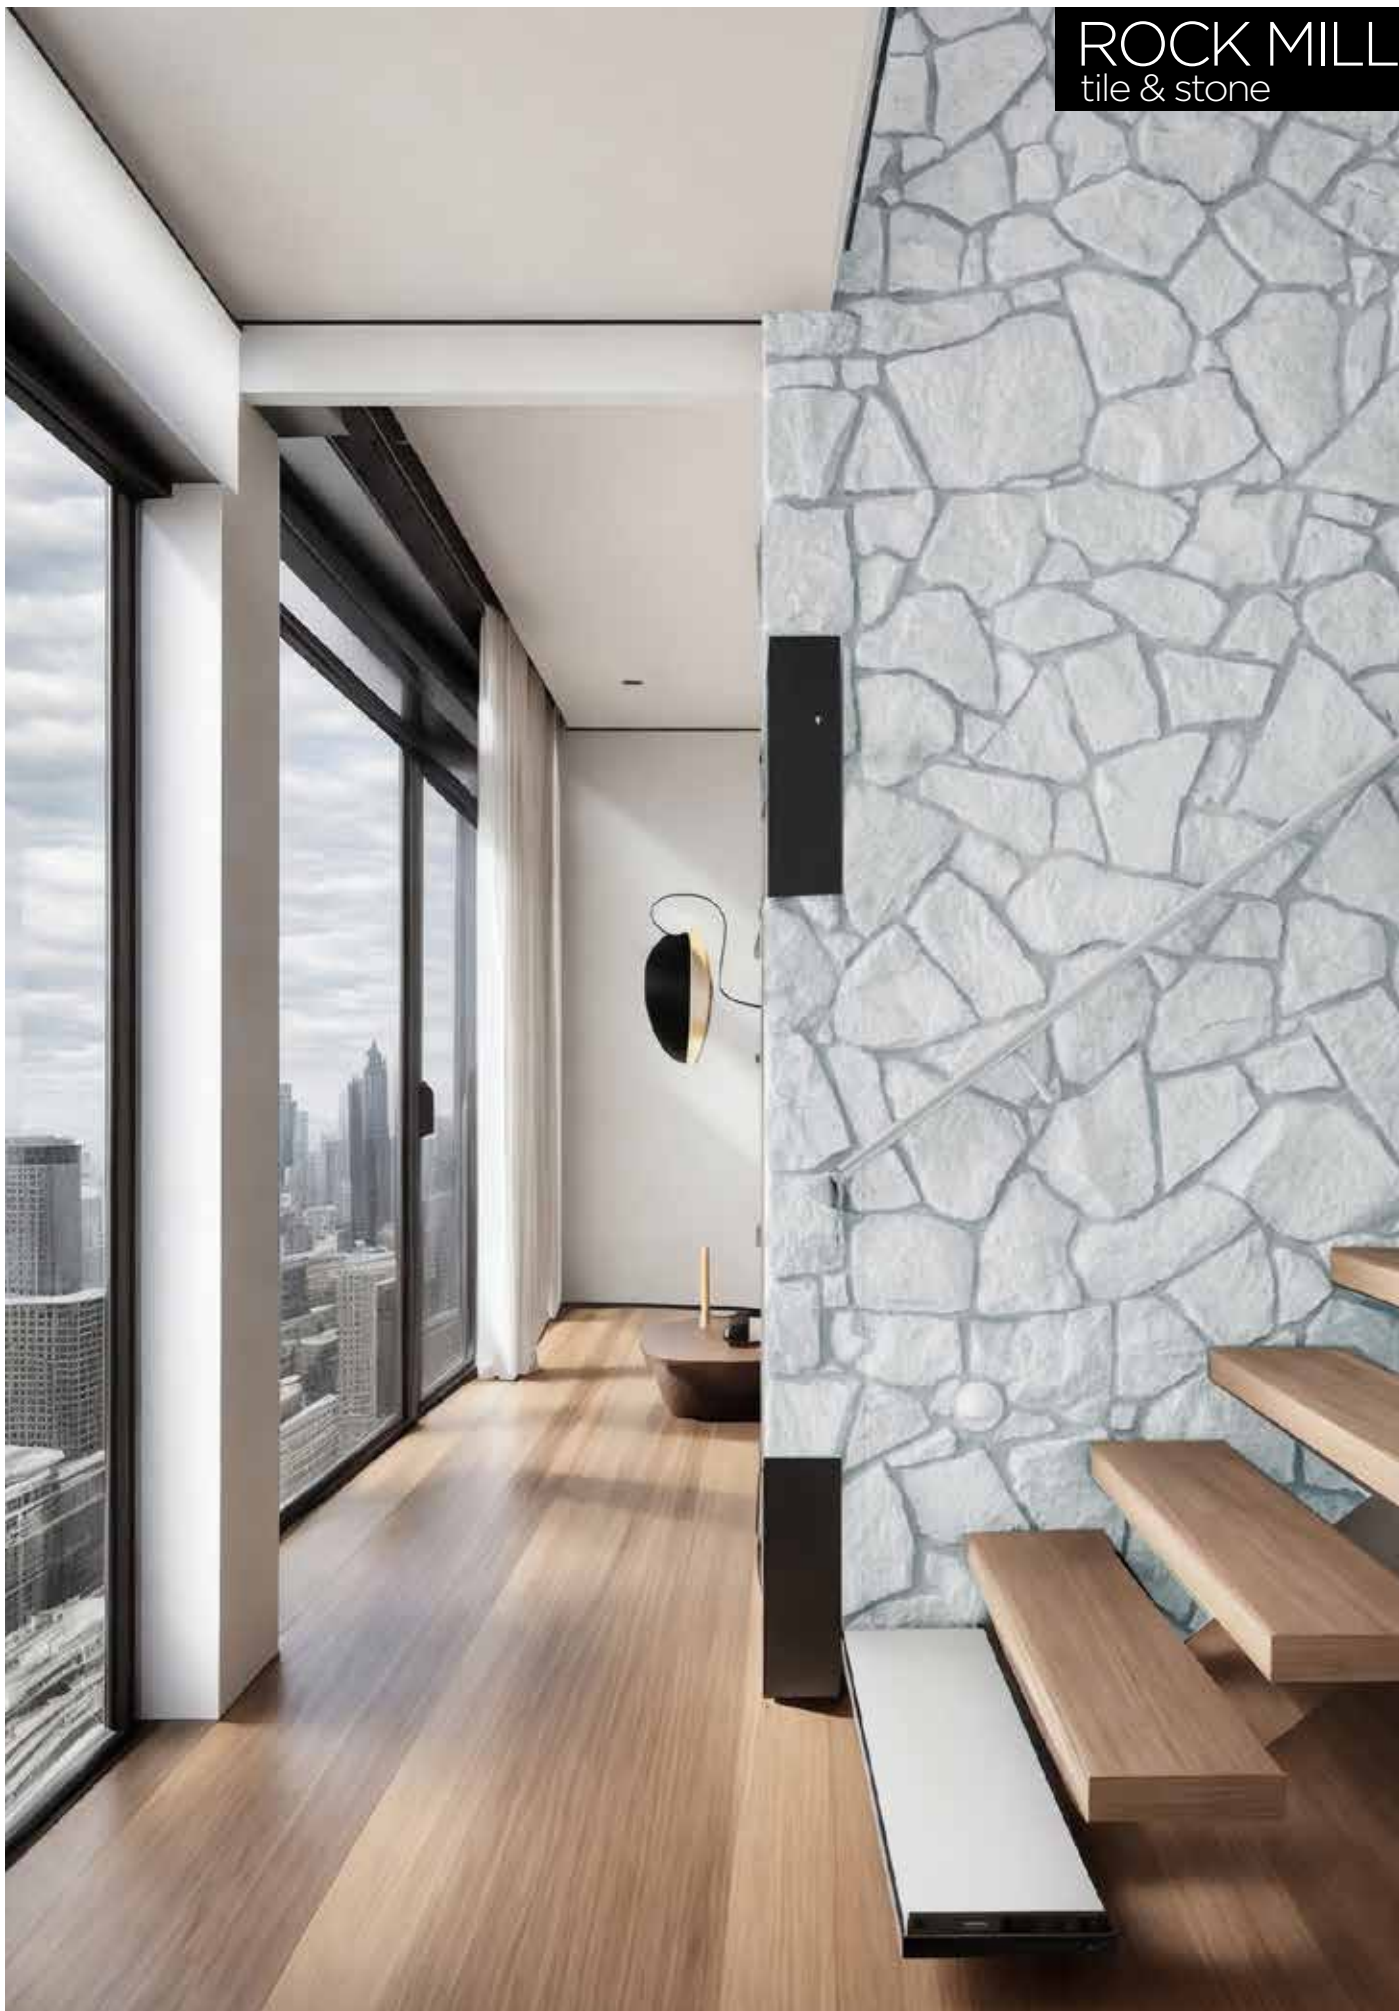

Rockface Layout

Azul Ice Marble is ice cool with transparent tones of white and blue, which features striated veining. The elegant characteristics enhance a space with a blend of coolness and tranquility.