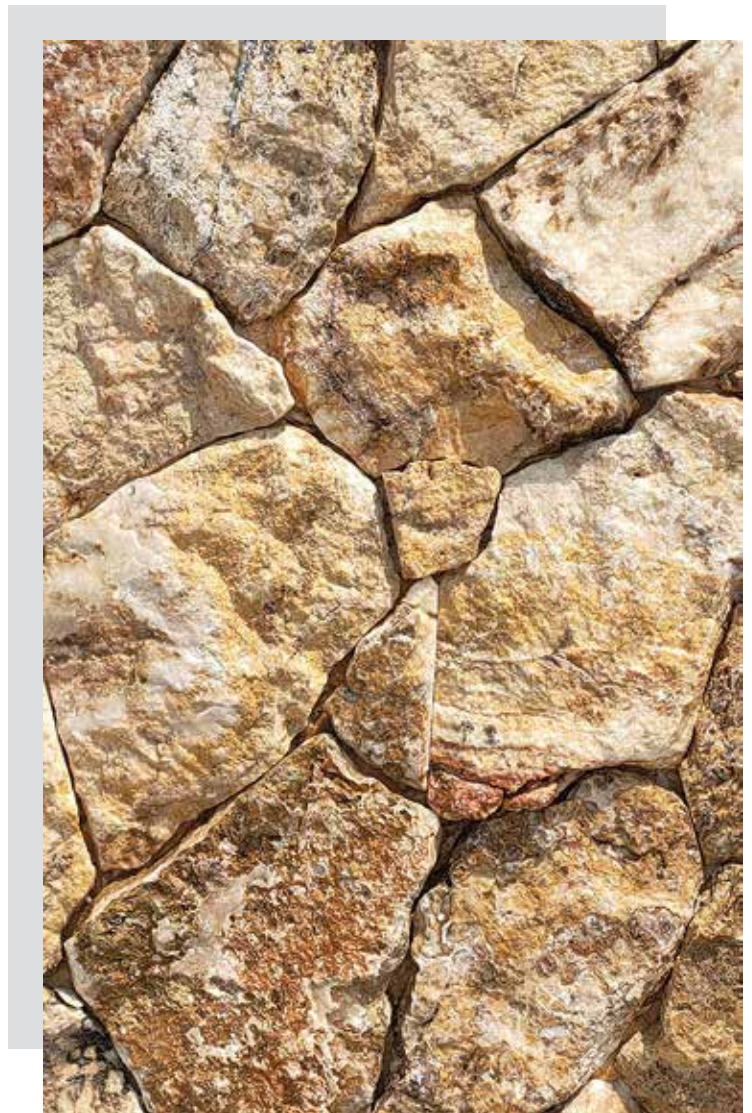

Latya Travertine offers a rustic and organic aesthetic, making it an excellent choice for both traditional and contemporary designs. Its varied sizes and colors provide visual interest, while the natural texture enriches architectural applications in indoor and outdoor settings.