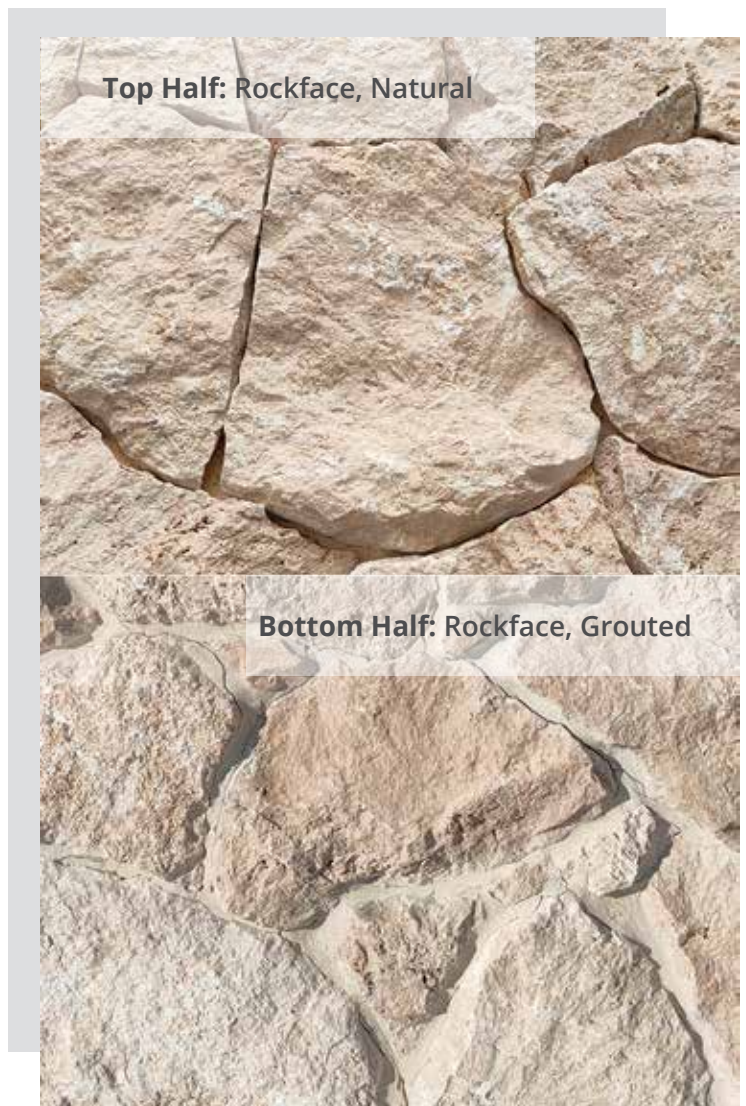

# CLASSIC

TOPSELLER

<b>material type</b>	travertine
<b>application area</b>	wall
<b>available size</b>	irregular polygonal shape approx. 3/4" to 1-5/8" thick (+/- 1/16 tolerance)

\*\* Inquire about Tumbled finish availability \*\*

Rockface Layout

Classic Travertine is a universally appealing stone that showcases warm beige and cream tones. The irregular pattern and weathered texture contribute to its timeless, organic appeal, making it versatile for various design applications, including wall cladding and landscaping.