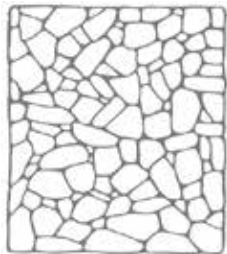

GIALLO

TOPSELLER

material type	travertine
application area	wall
available size	irregular polygonal shape approx. 3/4" to 1-5/8" thick (+/- 1/16 tolerance)

** Inquire about Tumbled finish availability **

Rockface Layout