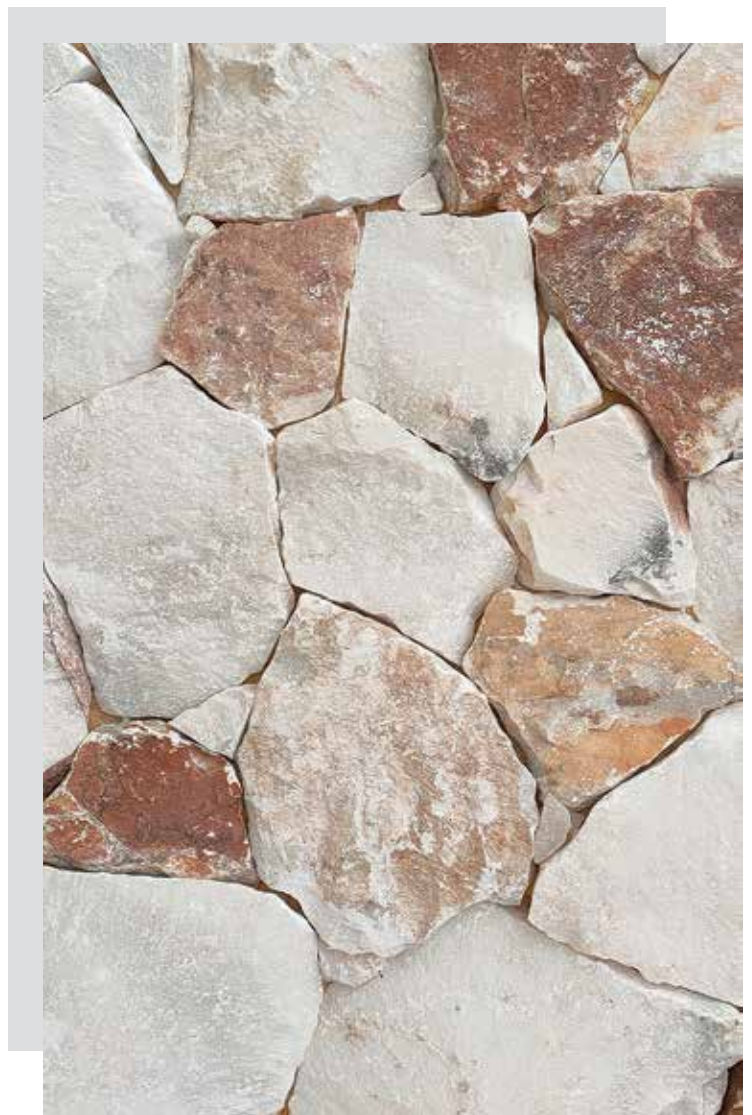

White Rustik Marble combines beautiful white tones with spicy accents throughout. The juxtaposition between the striking colors and the unique shapes enables the stone to straddle a diverse range of design styles.