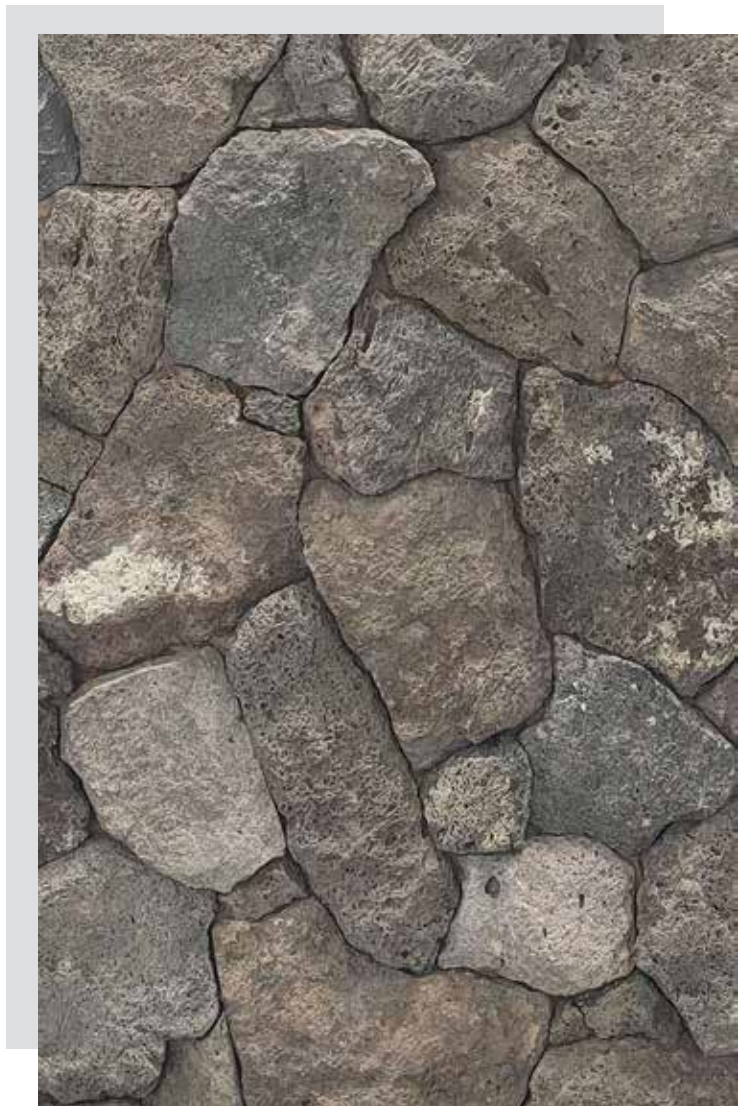

Basalt is a grey/black stone formed from molten lava cooled after a volcanic eruption. Due to its fine-grained structure Basalt has a consistent coloration. It is a tough and durable stone forged by fire, with a matte or slightly shimmering finish.