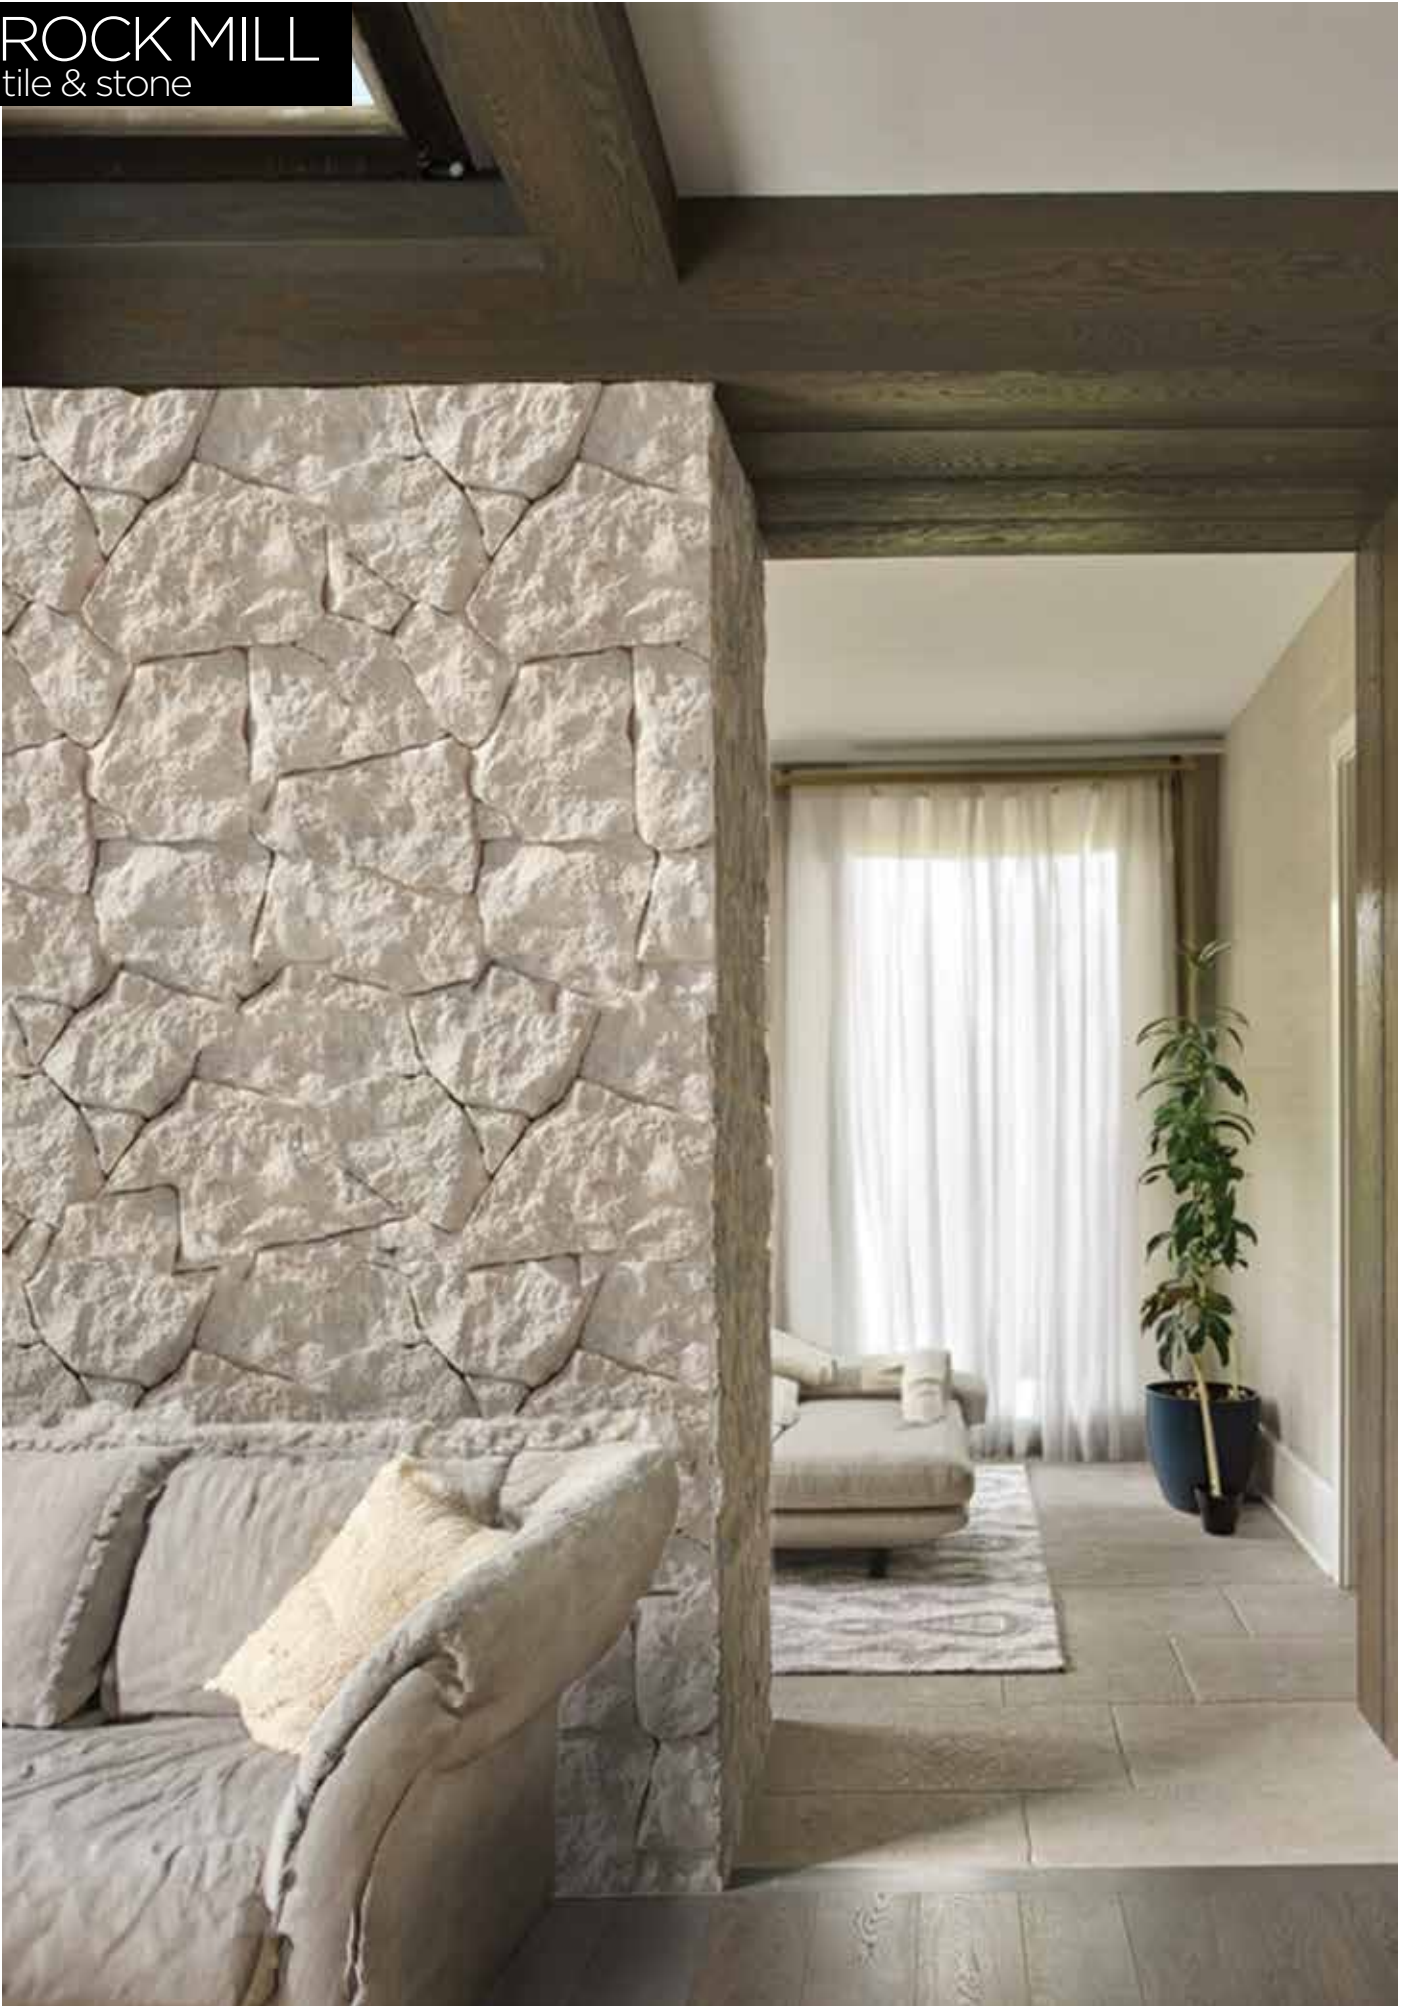

Rockface Layout

Latya Travertine offers a rustic and organic aesthetic, making it an excellent choice for both traditional and contemporary designs. Its varied sizes and colors provide visual interest, while the natural texture enriches architectural applications in indoor and outdoor settings.