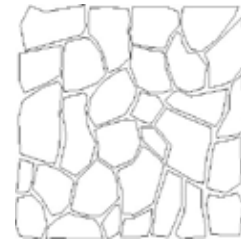

Fractured Earth
Layout

Classic Travertine in a Fractured Earth shape is a timeless choice of stone and pattern, which showcases warm beige and cream tones. It exudes warmth and uniqueness creating a seamless blend of beauty and functionality.

CLASSIC FRACTURED EARTH

material type	travertine, tumbled
application area	wall, floor
available size	irregular polygonal shape approx. 3/4" to 1-1/4" thick (+/- 1/16 tolerance)

** Inquire about Tumbled finish availability **