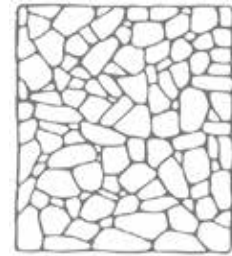

Rockface Layout

Samson Grey Marble features a calico riot of yellow-orange tones set against a neutral grey background. The vibrant combination adds vibrancy and vitality, to any space.

SAMSON GREY

---

material type	marble
application area	wall
available size	irregular polygonal shape approx. 3/4" to 1-5/8" thick (+/- 1/16 tolerance)

** Inquire about Tumbled finish availability **