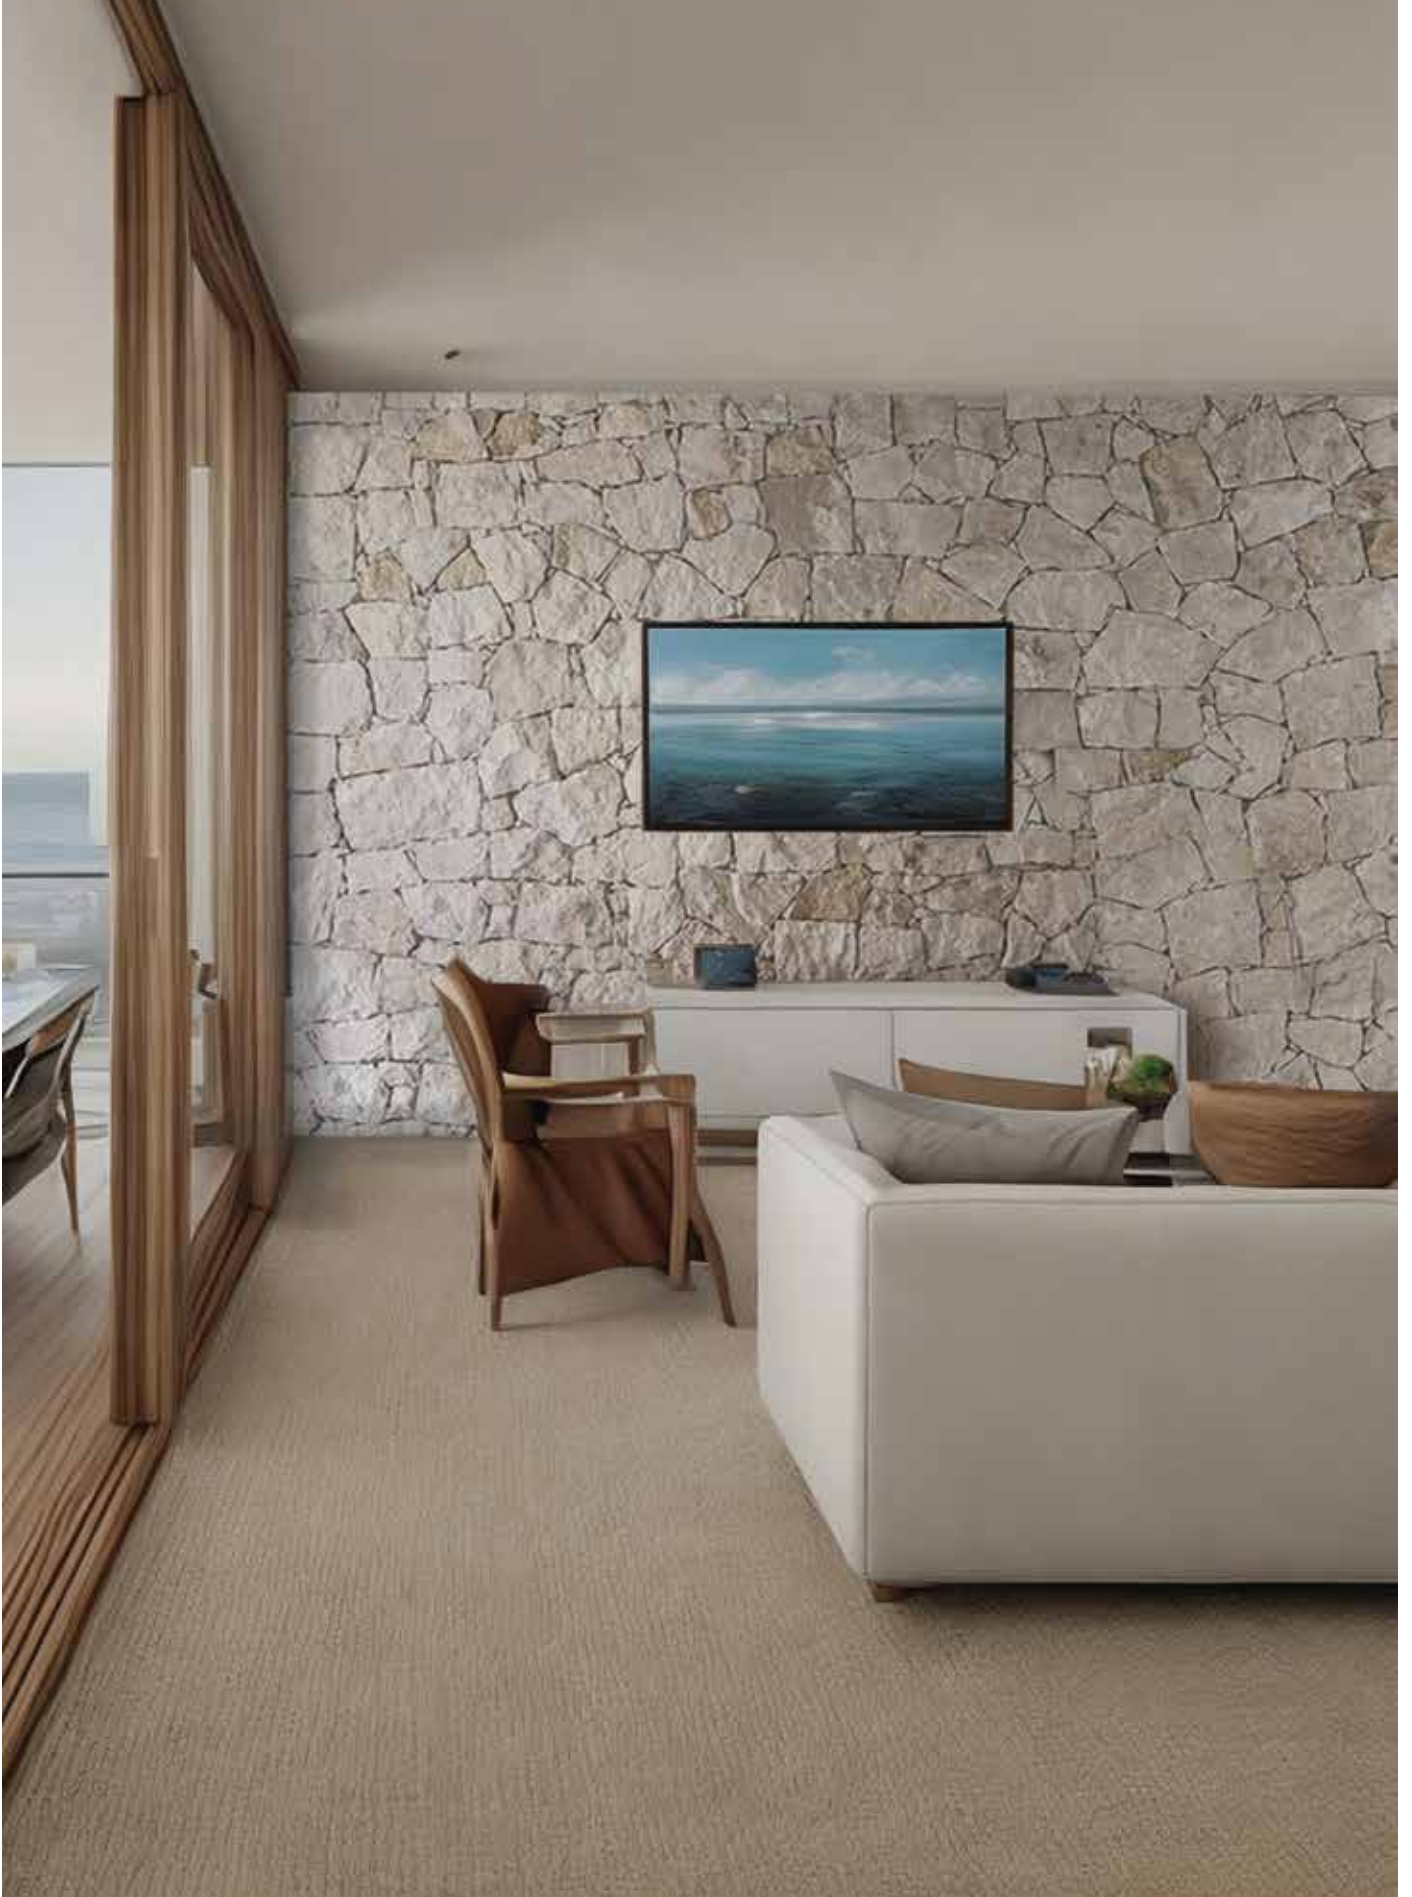

Rockface Layout

White Rustik Marble combines beautiful white tones with spicy accents throughout. The juxtaposition between the striking colors and the unique shapes enables the stone to straddle a diverse range of design styles.