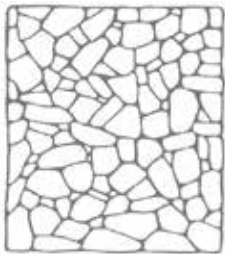

CARMELA

---

material type	marble
application area	wall
available size	irregular polygonal shape approx. 3/4" to 1-5/8" thick (+/- 1/16 tolerance)

** Inquire about Tumbled finish availability **

Rockface Layout