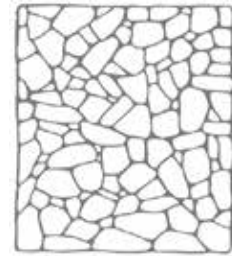

Rockface Layout

Rojo Travertine features rich terra cotta and rusty red tones, complemented by pink and salmon hues. This stone beautifully captures the rustic charm of Mediterranean and desert Southwest styles, with its unique coloration and complex variation.

ROJO

---

material type	travertine
application area	wall
available size	irregular polygonal shape approx. 3/4" to 1-5/8" thick (+/- 1/16 tolerance)

** Inquire about Tumbled finish availability **