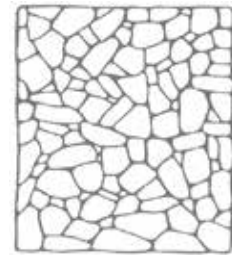

Rockface Layout

Lycus Black Marble features a harmonious marriage of cool charcoal with sophisticated cream tones. The distressed style adds a unique character, resulting in a distinctive and contemporary look for modern sensibilities.

LYCUS BLACK

---

material type	marble
application area	wall
available size	irregular polygonal shape approx. 3/4" to 1-5/8" thick (+/- 1/16 tolerance)

** Inquire about Tumbled finish availability **