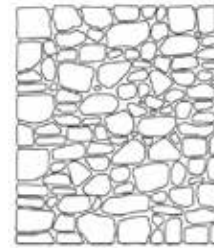

Top Half: Rockface, Natural

ROCK MILL  
tile & stone

Bottom Half: Rockface, Grouted

Rubble  
Rockface Layout

Classic Travertine Rubble features light beige and honey hues with a natural finish. The pattern consists of random square and rectangular sizes set into a random design, for a clean aesthetic.