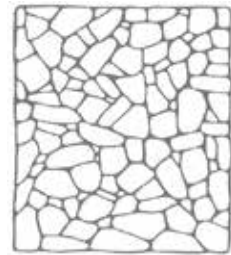

Rockface Layout

Andasite is a rich, fine-grained, brown or grayish volcanic rock that is a combination of rhyolite and basalt. It combines beige, grey and reddish-brown tones to create a luxurious yet earthy look.

ANDASITE

TOPSELLER

---

material type	volcanic
application area	wall
available size	irregular polygonal shape approx. 3/4" to 1-5/8" thick (+/- 1/16 tolerance)

** Inquire about Tumbled finish availability **