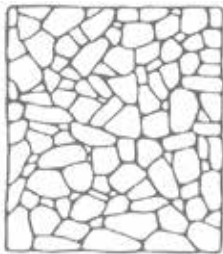

AUTUMN

---

material type	travertine
application area	wall
available size	irregular polygonal shape approx. 3/4" to 1-5/8" thick (+/- 1/16 tolerance)

** Inquire about Tumbled finish availability **

Rockface Layout