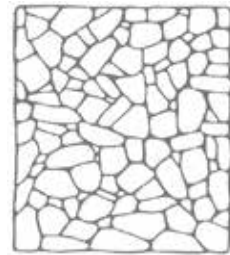

Rockface Layout

Elkin Blend is a versatile color palette of rust and copper browns, cool grays, charcoal, and creamy white marbles. The bold mix of warm and cool tones creates a captivating choice.

ELKIN BLEND

material type	marble
application area	wall
available size	irregular polygonal shape approx. 3/4" to 1-5/8" thick (+/- 1/16 tolerance)

** Inquire about Tumbled finish availability **