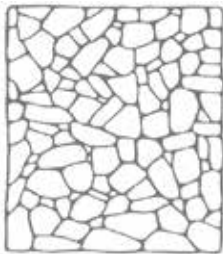

FARBA BLACK

---

material type marble
application area wall
available size irregular polygonal shape approx. 3/4" to 1-5/8" thick (+/- 1/16 tolerance)

** Inquire about Tumbled finish availability **

Rockface Layout