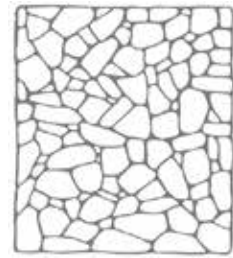

Rockface Layout

Kyan Limestone has a natural look with soft colors and organic patterns that make it visually appealing. Its base tones range from light beige to cream, with subtle pink undertones that create a gentle, neutral color palette. The stone features different textures and includes rustic design elements.

KYAN

---

material type	limestone
application area	wall
available size	irregular polygonal shape approx. 3/4" to 1-5/8" thick (+/- 1/16 tolerance)

** Inquire about Tumbled finish availability **