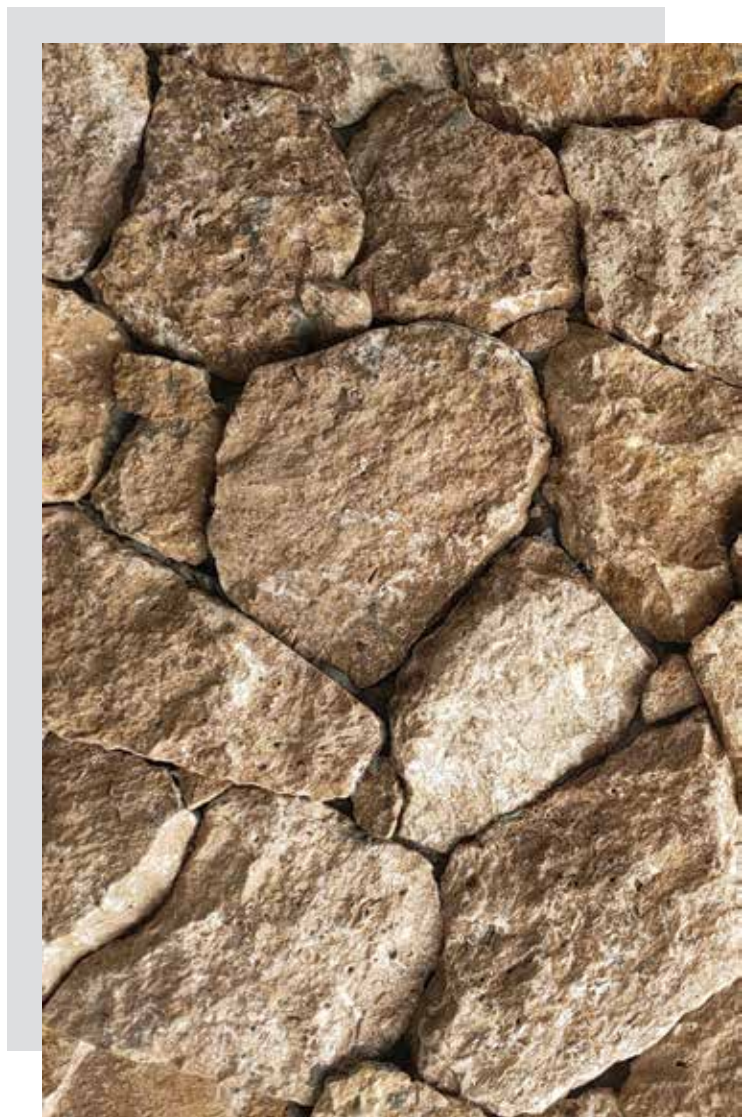

Noce Travertine features a range of rich, warm brown tones and is finished with a textured surface. It is a timeless choice that never goes out of style.