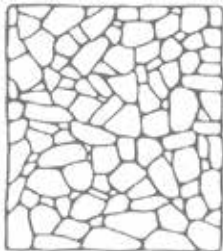

GOLBY

TOPSELLER

material type	marble
application area	wall
available size	irregular polygonal shape approx. 3/4" to 1-5/8" thick (+/- 1/16 tolerance)

** Inquire about Tumbled finish availability **

Rockface Layout