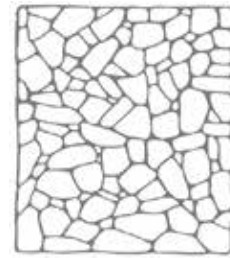

Rockface Layout

Talcam Limestone is highly valued by architects and designers for its warm, monochromatic cream color. The inviting color can transition beautifully from inside to outside applications.

TALCAM

---

material type	limestone
application area	wall
available size	irregular polygonal shape approx. 3/4" to 1-5/8" thick (+/- 1/16 tolerance)

** Inquire about Tumbled finish availability **