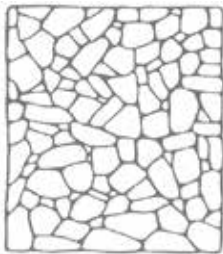

# BAYAT BLACK

TOPSELLER

<b>material type</b>	marble
<b>application area</b>	wall
<b>available size</b>	irregular polygonal shape approx. 3/4" to 1-5/8" thick (+/- 1/16 tolerance)

\*\* Inquire about Tumbled finish availability \*\*

# BAYAT GREY

---

<b>material type</b>	marble
<b>application area</b>	wall
<b>available size</b>	irregular polygonal shape approx. 3/4" to 1-5/8" thick (+/- 1/16 tolerance)

\*\* Inquire about Tumbled finish availability \*\*