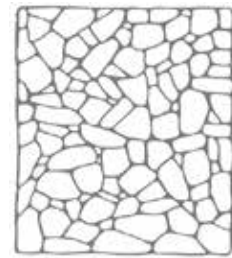

Rockface Layout

Ivory Travertine is a elegant stone with the ability to reflect light and create a captivating, warm ambiance within a space. It is a timeless option that exudes a natural sophistication that enhances modern design applications.

IVORY

---

material type	travertine
application area	wall
available size	irregular polygonal shape approx. 3/4" to 1-5/8" thick (+/- 1/16 tolerance)

** Inquire about Tumbled finish availability **