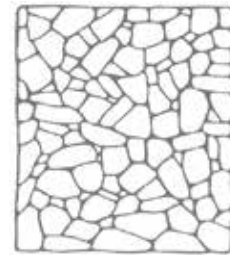

Rockface Layout

Bayat Black Marble is characterized by varying shades of dark and light grey. This stone boasts a rich charcoal undertone and the surface of the marble is a combo of matte or slightly glossy finish.

BAYAT BLACK

TOPSELLER

material type	marble
application area	wall
available size	irregular polygonal shape approx. 3/4" to 1-5/8" thick (+/- 1/16 tolerance)

** Inquire about Tumbled finish availability **