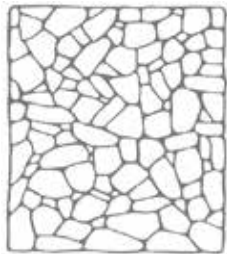

MARBLE MIX

---

material type	marble
application area	wall
available size	irregular polygonal shape approx. 3/4" to 1-5/8" thick (+/- 1/16 tolerance)

** Inquire about Tumbled finish availability **

Rockface Layout