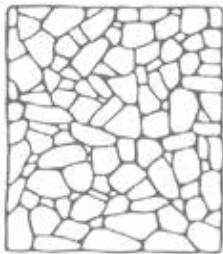

DAGLI

---

material type	marble
application area	wall
available size	irregular polygonal shape approx. 3/4" to 1-5/8" thick (+/- 1/16 tolerance)

** Inquire about Tumbled finish availability **

Rockface Layout