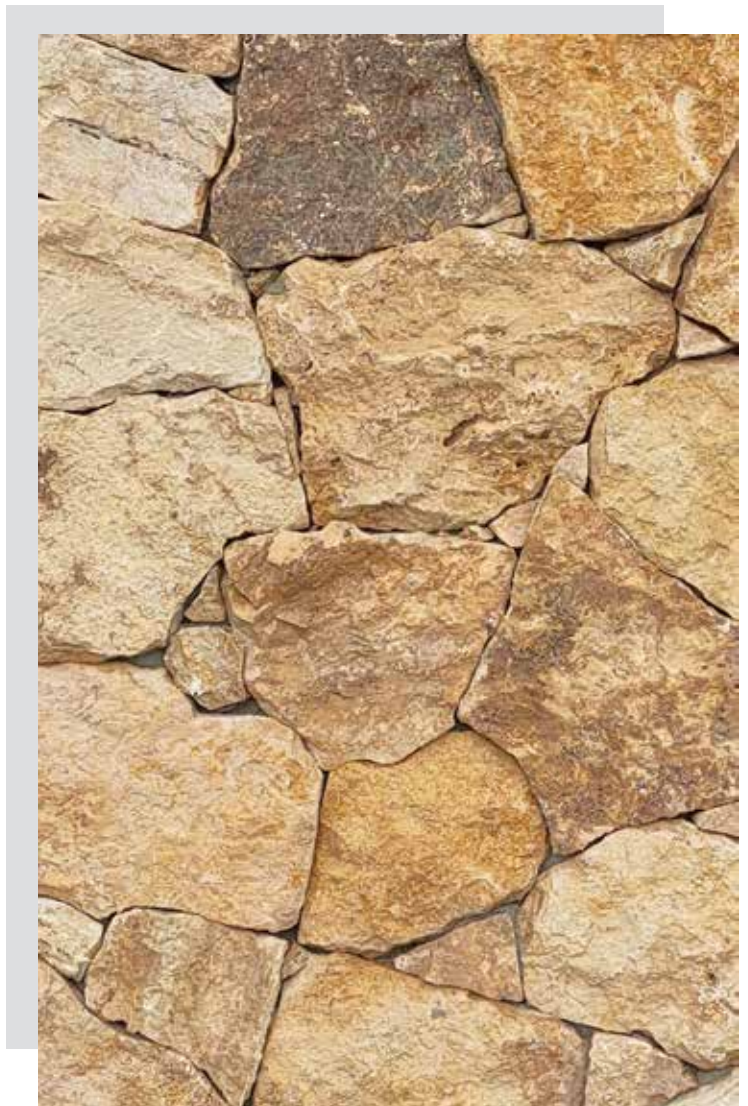

Giallo Travertine captures attention with its sunny tones, adding warmth and energy to any space. This stone typically encompasses soft yellows and radiant golden hues, with darker accents.