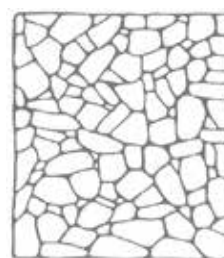

Rockface Layout

Elkin White Marble is a unique example of pure white color rarely presented in nature. The elegant white hue is balanced with warm touches of ochre.

ELKIN WHITE

TOPSELLER

material type	marble
application area	wall
available size	irregular polygonal shape approx. 3/4" to 1-5/8" thick (+/- 1/16 tolerance)

** Inquire about Tumbled finish availability **