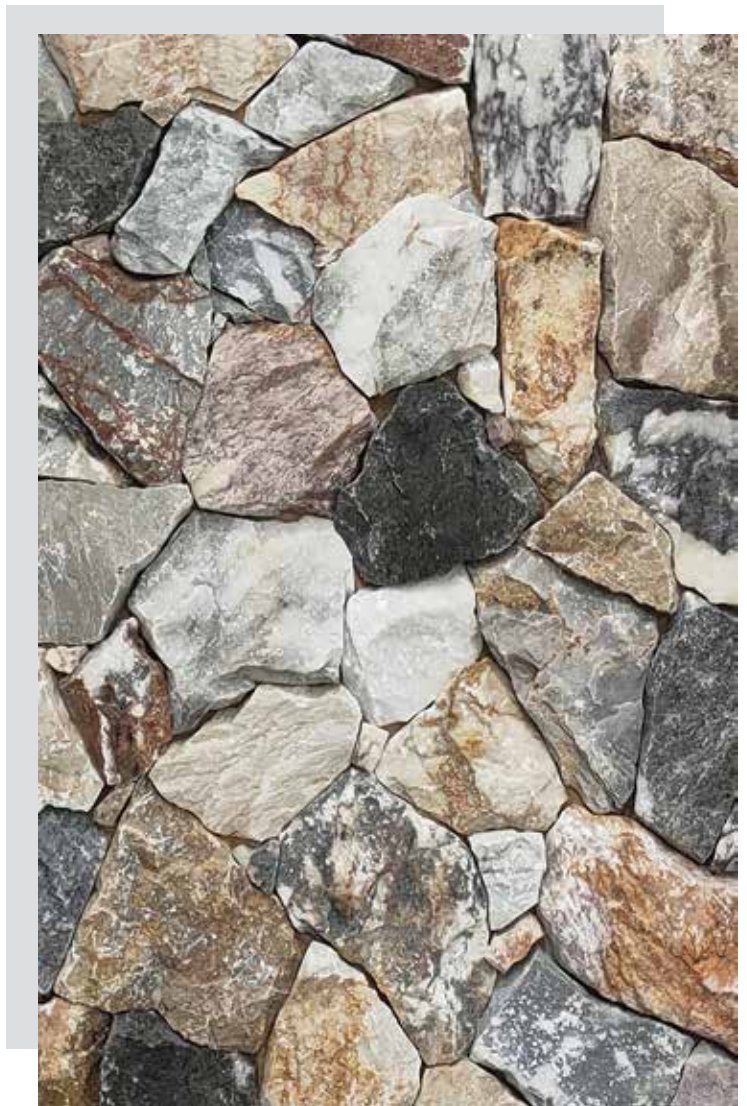

Rockface Layout

Nero Marble is a unique stone characterized by a deep hue and contrasting veins in varying tones that form elaborate patterns, creating an air of sophistication and mystery.