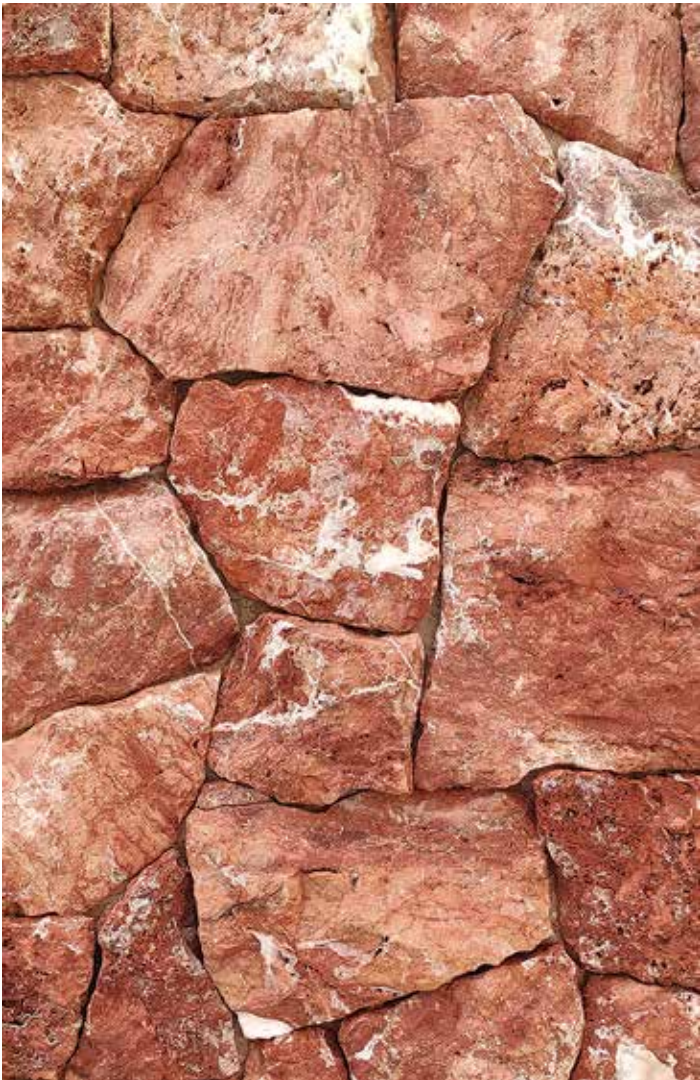

Rockface Layout

Rojo Travertine features rich terra cotta and rusty red tones, complemented by pink and salmon hues. This stone beautifully captures the rustic charm of Mediterranean and desert Southwest styles, with its unique coloration and complex variation.

ROJO

---

material type	travertine
application area	wall
available size	irregular polygonal shape approx. 3/4" to 1-5/8" thick (+/- 1/16 tolerance)

** Inquire about Tumbled finish availability **