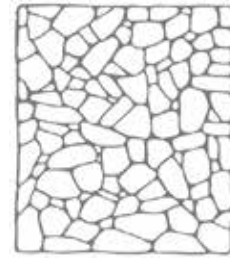

Rockface Layout

Calacatta Violetta marble blends elegant white tones with striking violet-grey veins, for one of the most popular, trending colors, now offered in cladding.

CALACATTA VIOLETTA

material type	marble
application area	wall
available size	irregular polygonal shape approx. 3/4" to 1-5/8" thick (+/- 1/16 tolerance)

** Inquire about Tumbled finish availability **