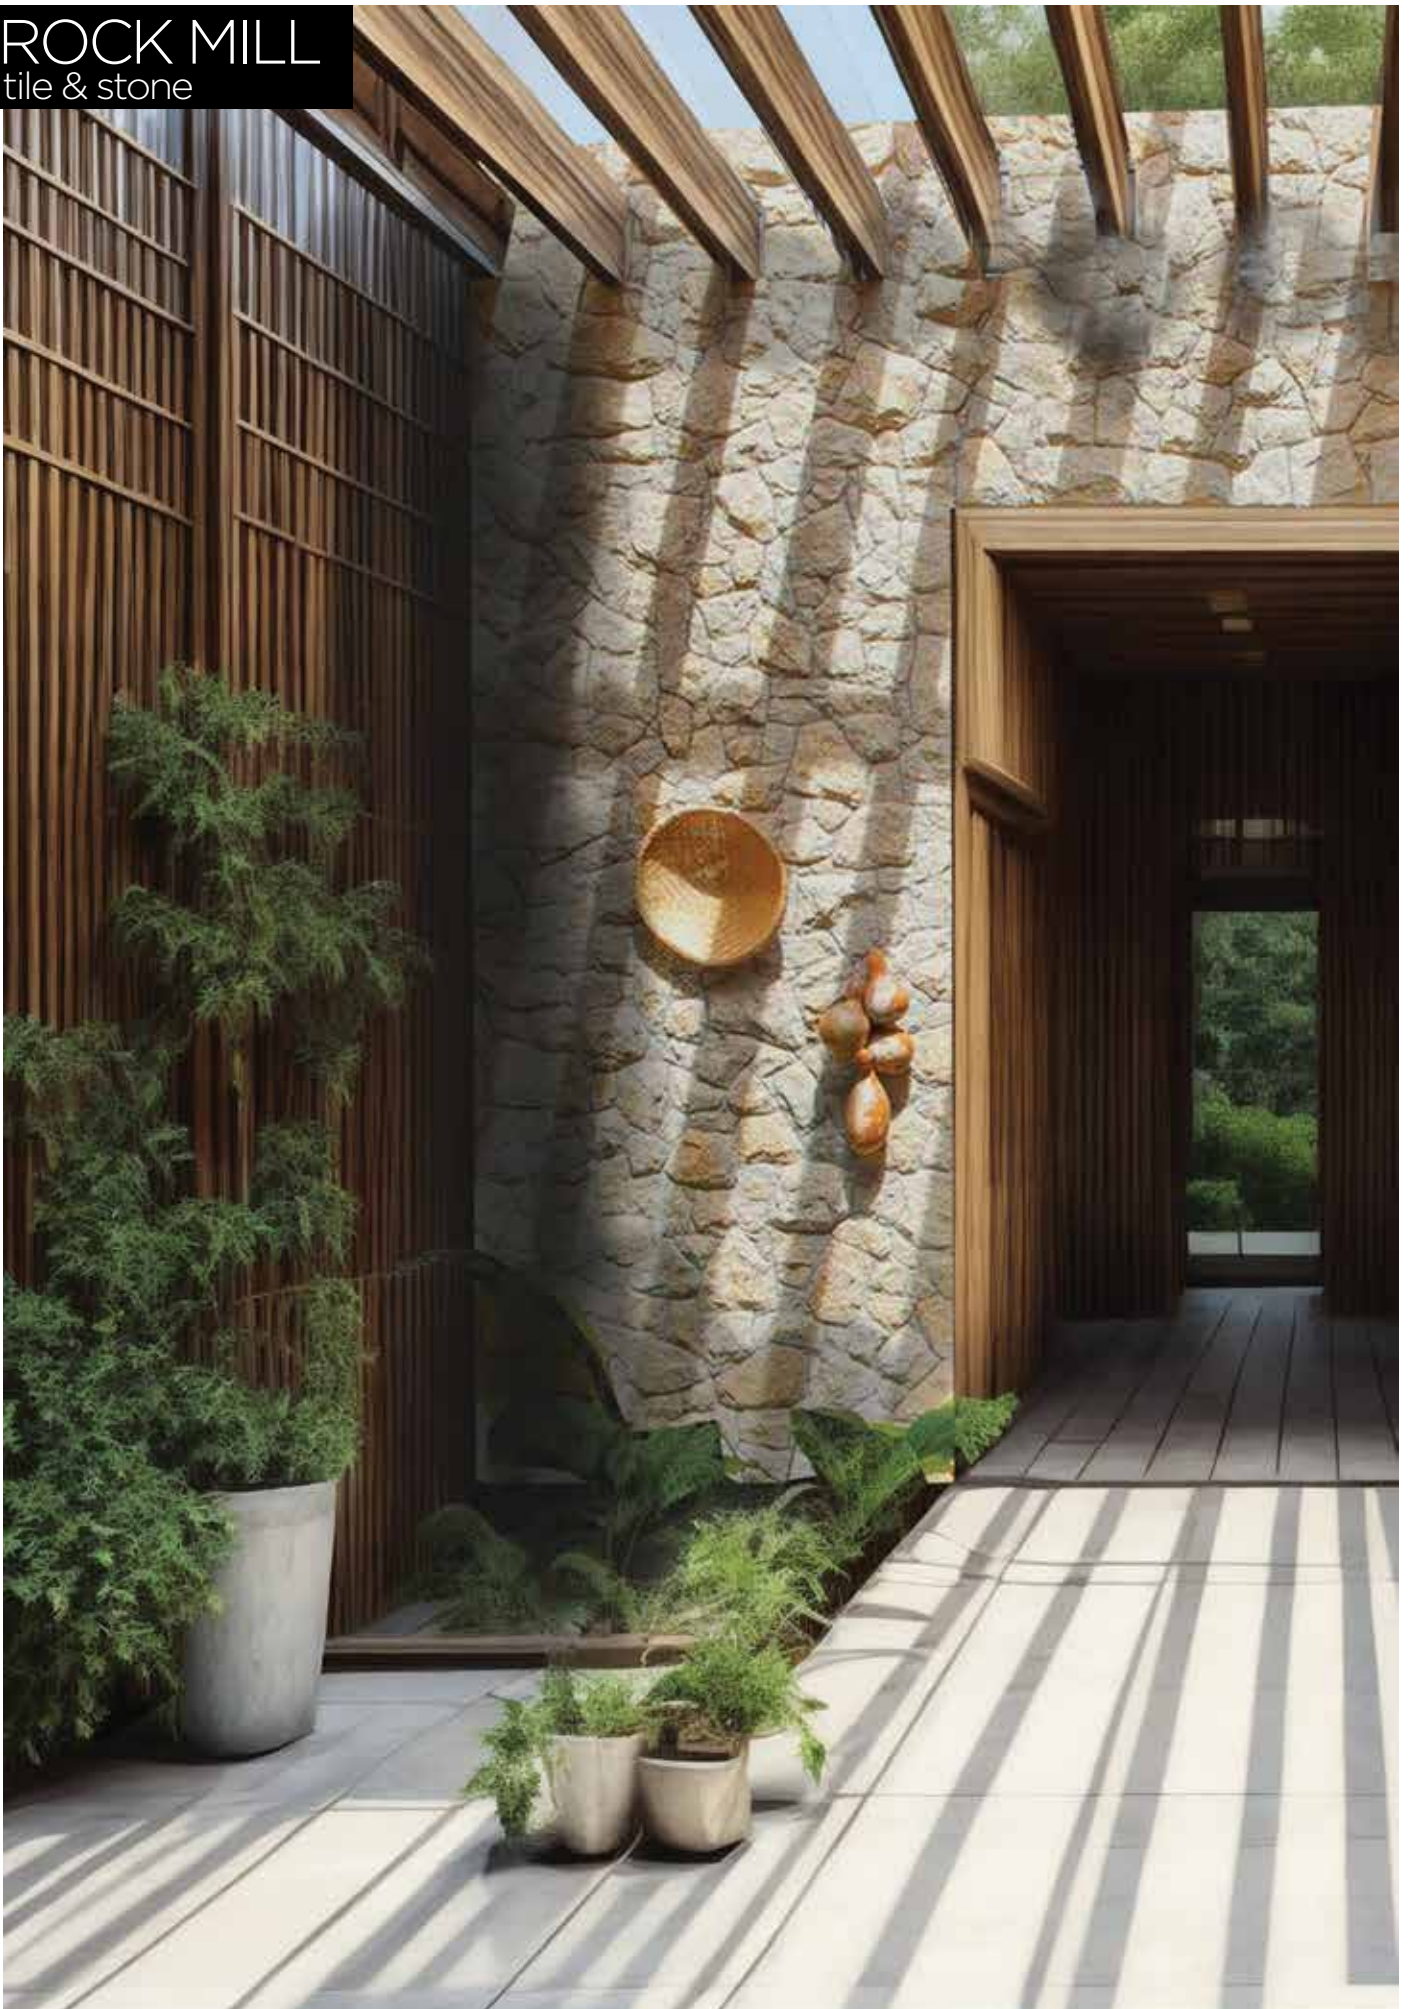

Rockface Layout

Carmela Marble has a natural, rustic appearance featuring a range of colors, including beige, brown, gray, and some reddish-brown tones. The warm palette & distressed finish contribute to the true character of the cladding.