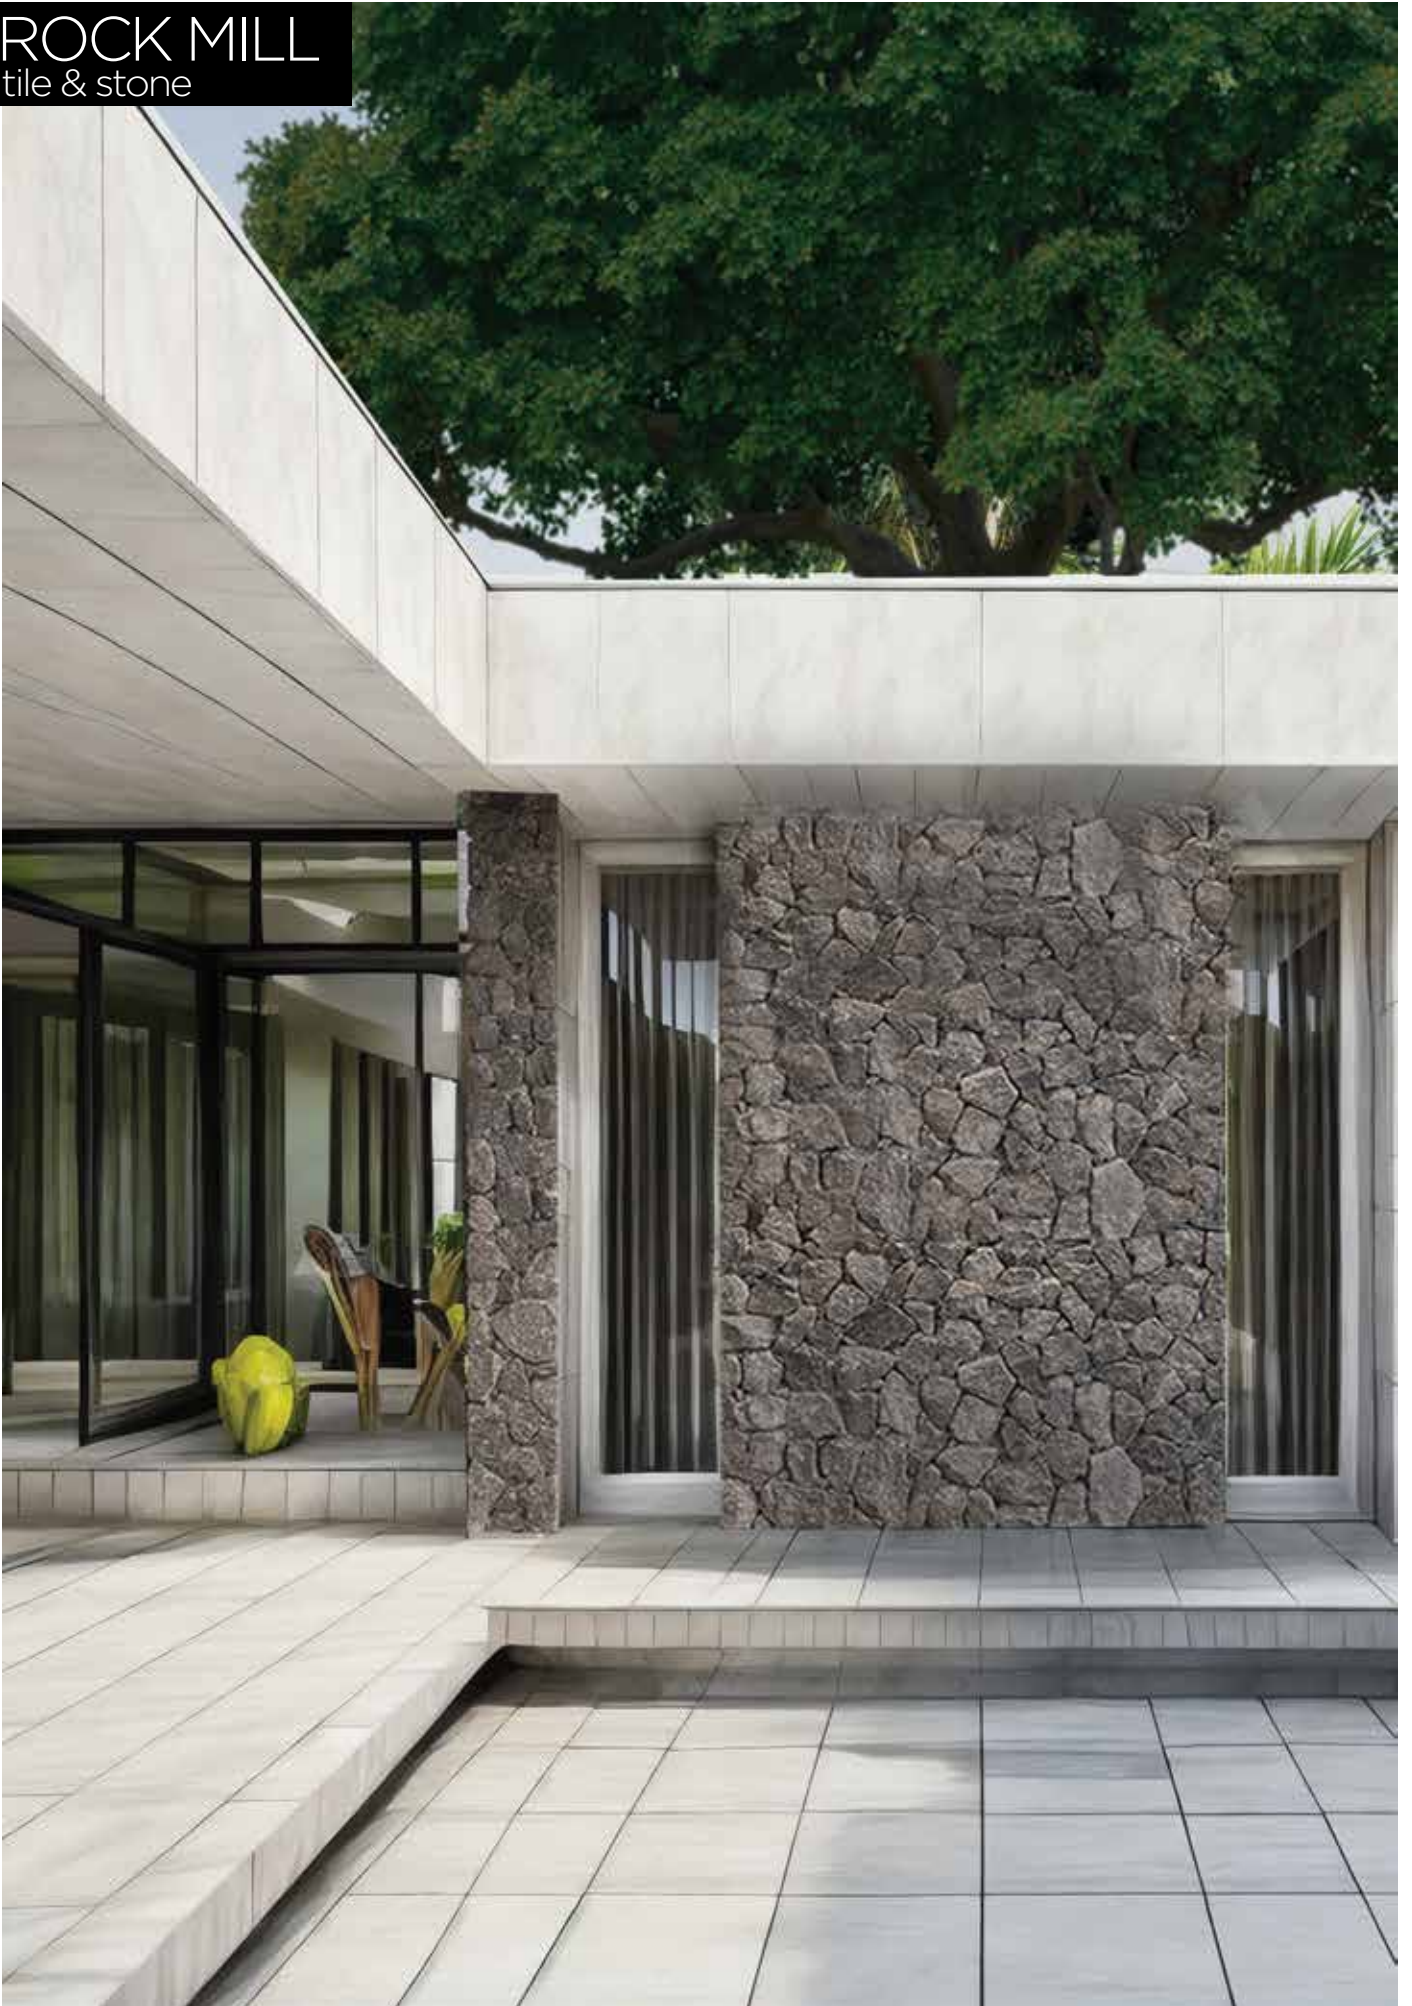

Rockface Layout

Azul Ice Marble is ice cool with transparent tones of white and blue, which features striated veining. The elegant characteristics enhance a space with a blend of coolness and tranquility.