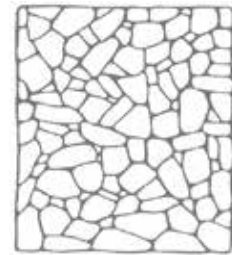

Rockface Layout

Crema Beige Marble's creamy textures and warm sandy tones make it perfect neutral cladding option for interior and exterior applications.

CREMA BEIGE

material type	marble
application area	wall
available size	irregular polygonal shape approx. 3/4" to 1-5/8" thick (+/- 1/16 tolerance)

** Inquire about Tumbled finish availability **