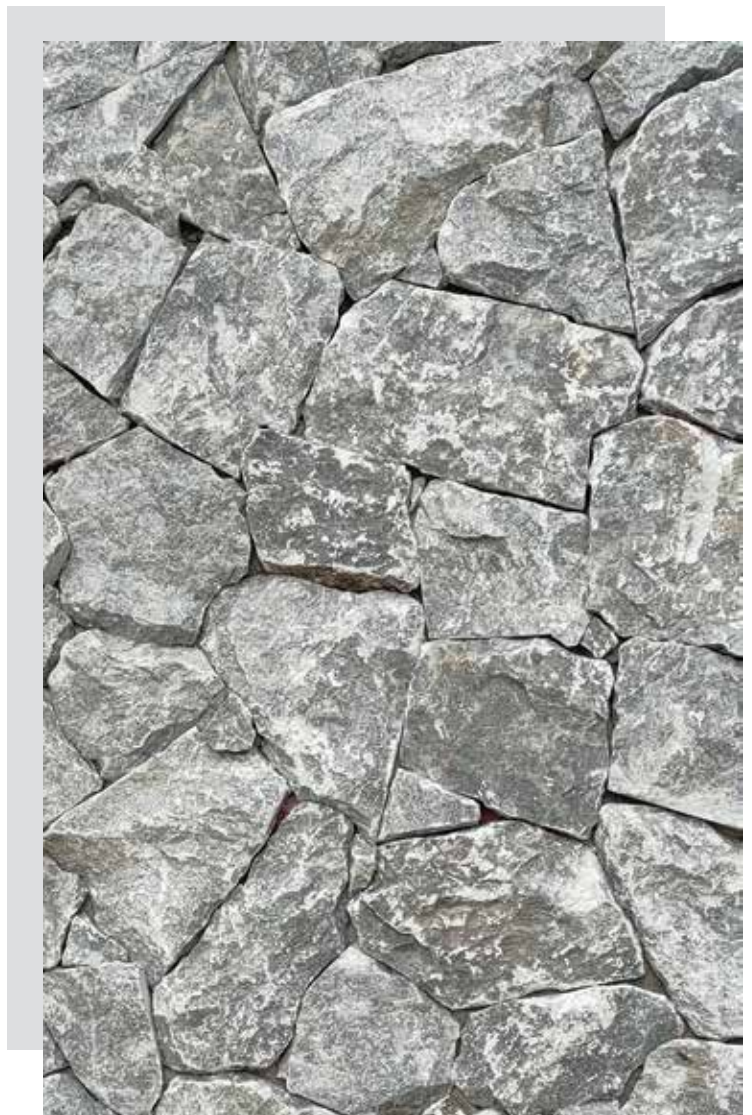

Bayat Grey Marble is a versatile cladding choice due to its neutral grey color. The subtle white clouding and varied texture add to the character and versatility of the stone.