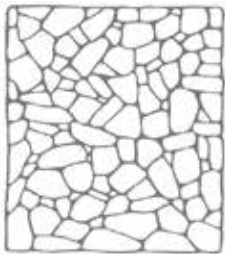

SILVER

TOPSELLER

material type	travertine
application area	wall
available size	irregular polygonal shape approx. 3/4" to 1-5/8" thick (+/- 1/16 tolerance)

** Inquire about Tumbled finish availability **

Rockface Layout