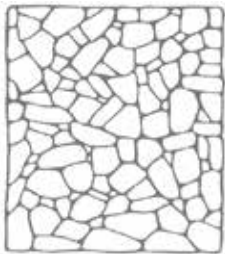

SALEM GOLD

---

material type	limestone
application area	wall
available size	irregular polygonal shape approx. 3/4" to 1-5/8" thick (+/- 1/16 tolerance)

** Inquire about Tumbled finish availability **

Rockface Layout