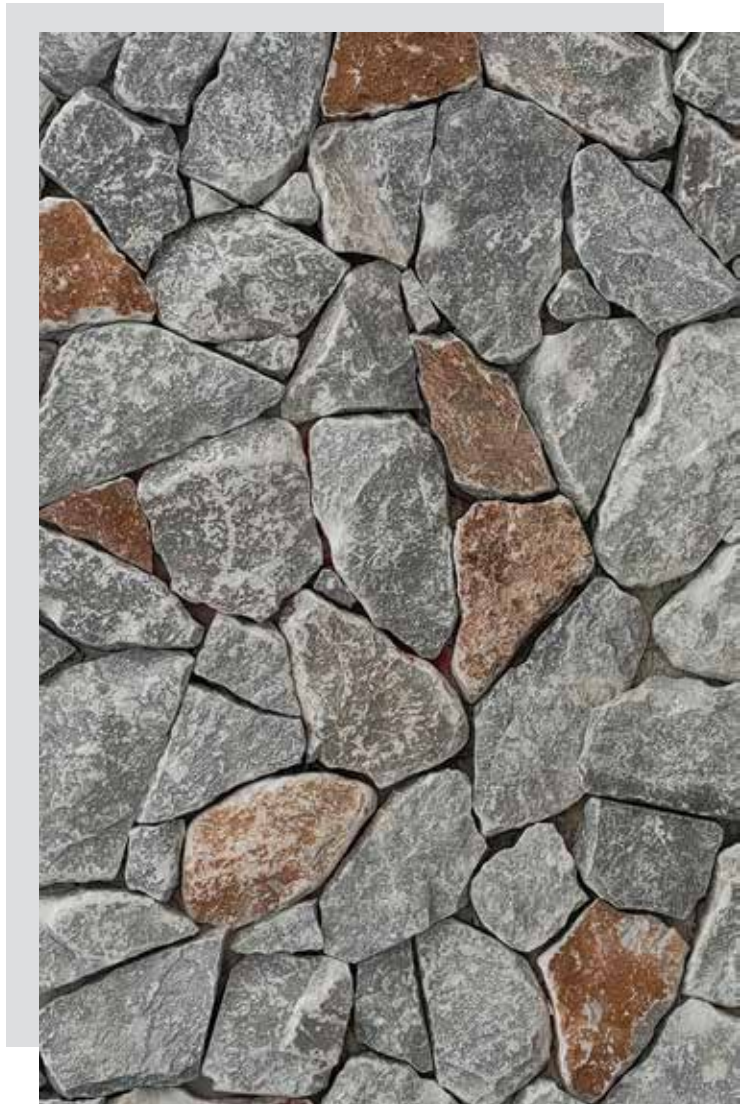

Rockface Layout

Elkin White Marble is a unique example of pure white color rarely presented in nature. The elegant white hue is balanced with warm touches of ochre.