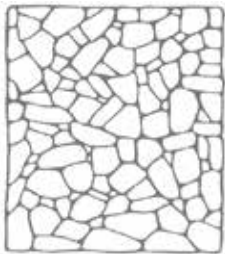

# ELKIN BLEND

<b>material type</b>	marble
<b>application area</b>	wall
<b>available size</b>	irregular polygonal shape approx. 3/4" to 1-5/8" thick (+/- 1/16 tolerance)

\*\* Inquire about Tumbled finish availability \*\*

# ELKIN CREAM

TOPSELLER

<b>material type</b>	marble
<b>application area</b>	wall
<b>available size</b>	irregular polygonal shape approx. 3/4" to 1-5/8" thick (+/- 1/16 tolerance)

\*\* Inquire about Tumbled finish availability \*\*