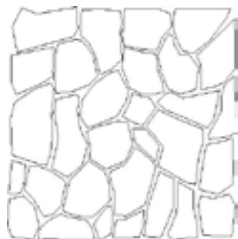

TYLA FRACTURED EARTH

---

material type	travertine, tumbled
application area	wall, floor
available size	irregular polygonal shape approx. 3/4" to 1-1/4" thick (+/- 1/16 tolerance)

** Inquire about Tumbled finish availability **

Fractured Earth
Layout