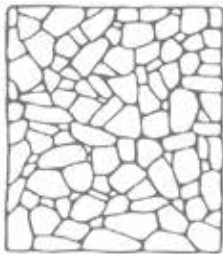

Top Half: Rockface, Natural

CLASSIC

TOPSELLER

material type	travertine
application area	wall
available size	irregular polygonal shape approx. 3/4" to 1-5/8" thick (+/- 1/16 tolerance)

** Inquire about Tumbled finish availability **

Rockface Layout