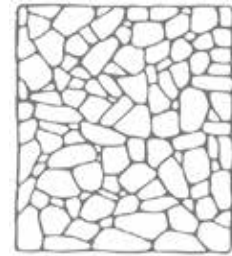

Rockface Layout

Arcam Light Travertine is distinguished by its unique, coarse textures and the presence of natural surface cracks, which contribute to its rustic and distinctive charm and make it a well-suited choice for a variety of spaces.

ARCAM LIGHT

TOPSELLER

material type	travertine
application area	wall
available size	irregular polygonal shape approx. 3/4" to 1-5/8" thick (+/- 1/16 tolerance)

** Inquire about Tumbled finish availability **