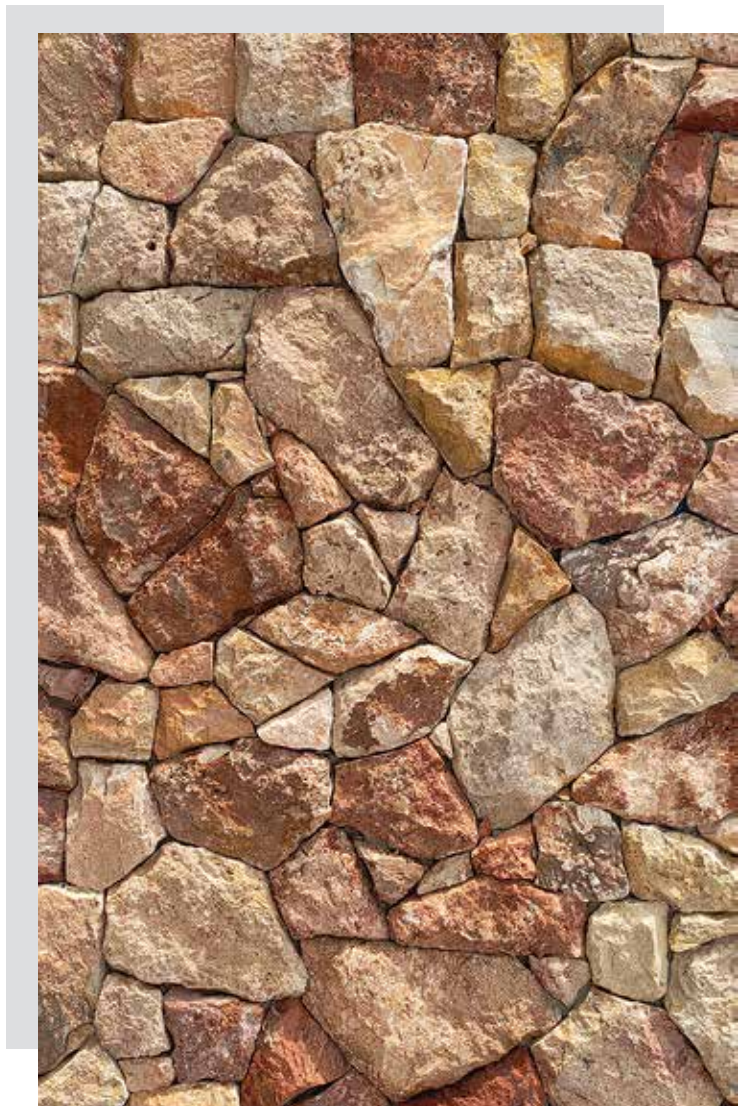

Autumn Travertine is distinguished by its natural elegance and warm tones, typically ranging from soft yellows to browns. It echoes warm Mediterranean climes, for a natural and inviting look.