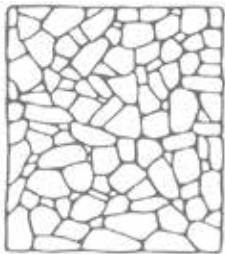

NOCE

TOPSELLER

material type	travertine
application area	wall
available size	irregular polygonal shape approx. 3/4" to 1-5/8" thick (+/- 1/16 tolerance)

** Inquire about Tumbled finish availability **

Rockface Layout