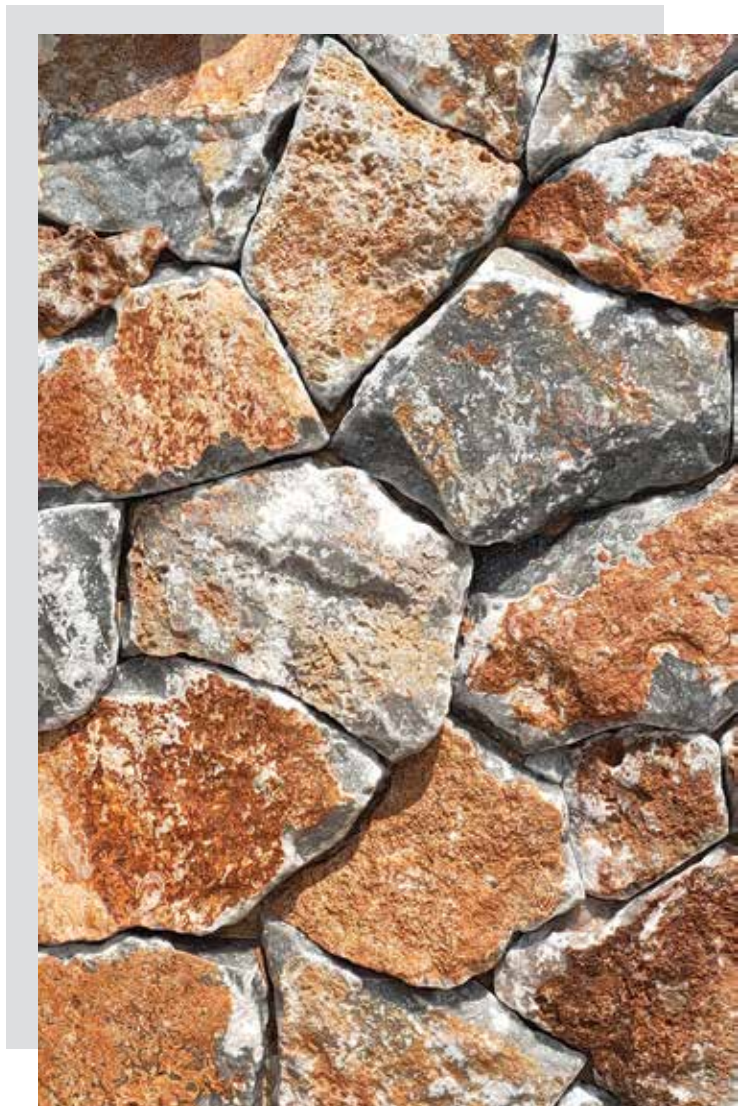

Golby Marble combines fiery red tones tempered by a soft, weathered look finish. The blend of rusty tones and white mineral deposits creates a visually pleasing feature.