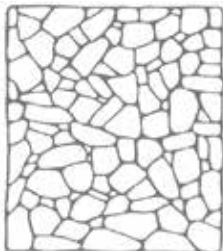

WHITE RUSTIK

---

material type	marble
application area	wall
available size	irregular polygonal shape approx. 3/4" to 1-5/8" thick (+/- 1/16 tolerance)

** Inquire about Tumbled finish availability **

Rockface Layout