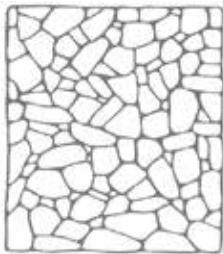

BASALT

---

material type	volcanic
application area	wall
available size	irregular polygonal shape approx. 3/4" to 1-5/8" thick (+/- 1/16 tolerance)

** Inquire about Tumbled finish availability **

Rockface Layout