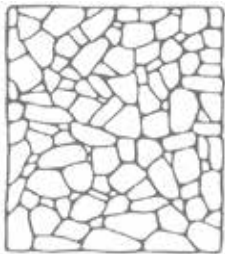

AZUL ICE

---

material type	marble
application area	wall
available size	irregular polygonal shape approx. 3/4" to 1-5/8" thick (+/- 1/16 tolerance)

** Inquire about Tumbled finish availability **

Rockface Layout