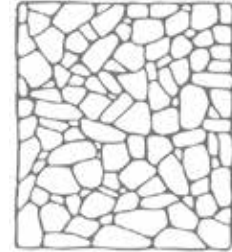

Rockface Layout

Myrden Travertine is a natural stone characterized by rich cream tones and finished with a textured surface. This versatile material creates a warm and inviting atmosphere with a touch of elegance.

MYRDEN

material type	travertine
application area	wall
available size	irregular polygonal shape approx. 3/4" to 1-5/8" thick (+/- 1/16 tolerance)

** Inquire about Tumbled finish availability **