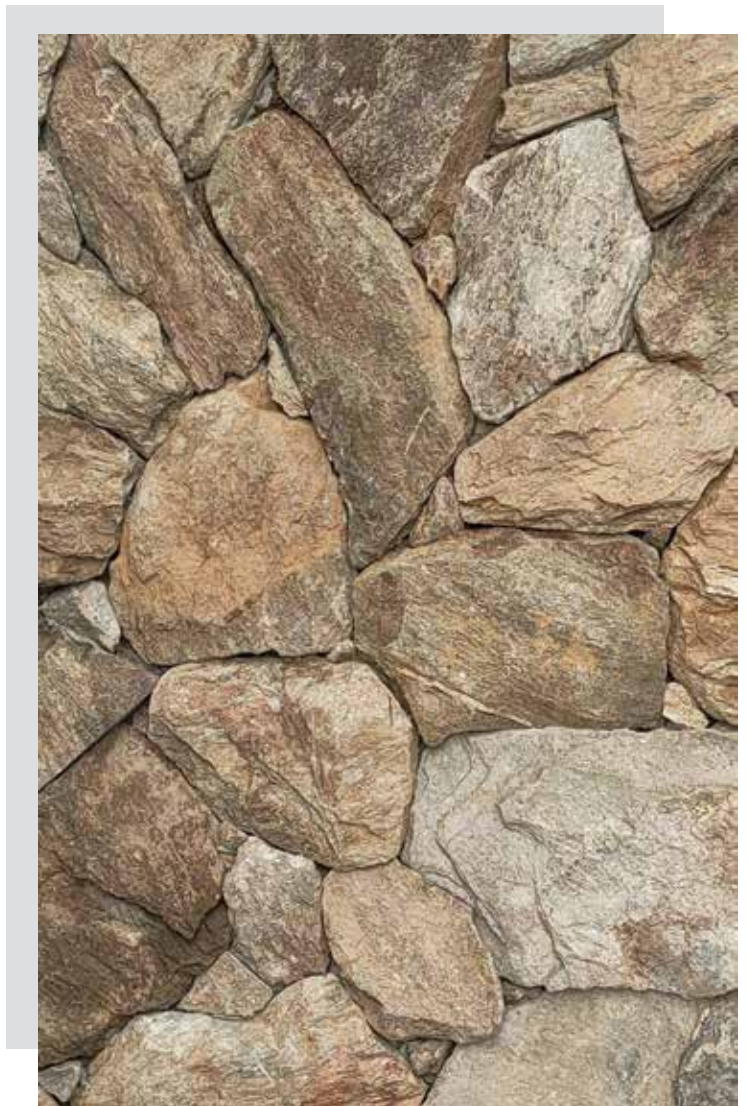

Dagli Marble evokes a rugged mountain terrain with an earthy brown radiance. The rich, varied tones add richness and warmth to interior and exterior applications.